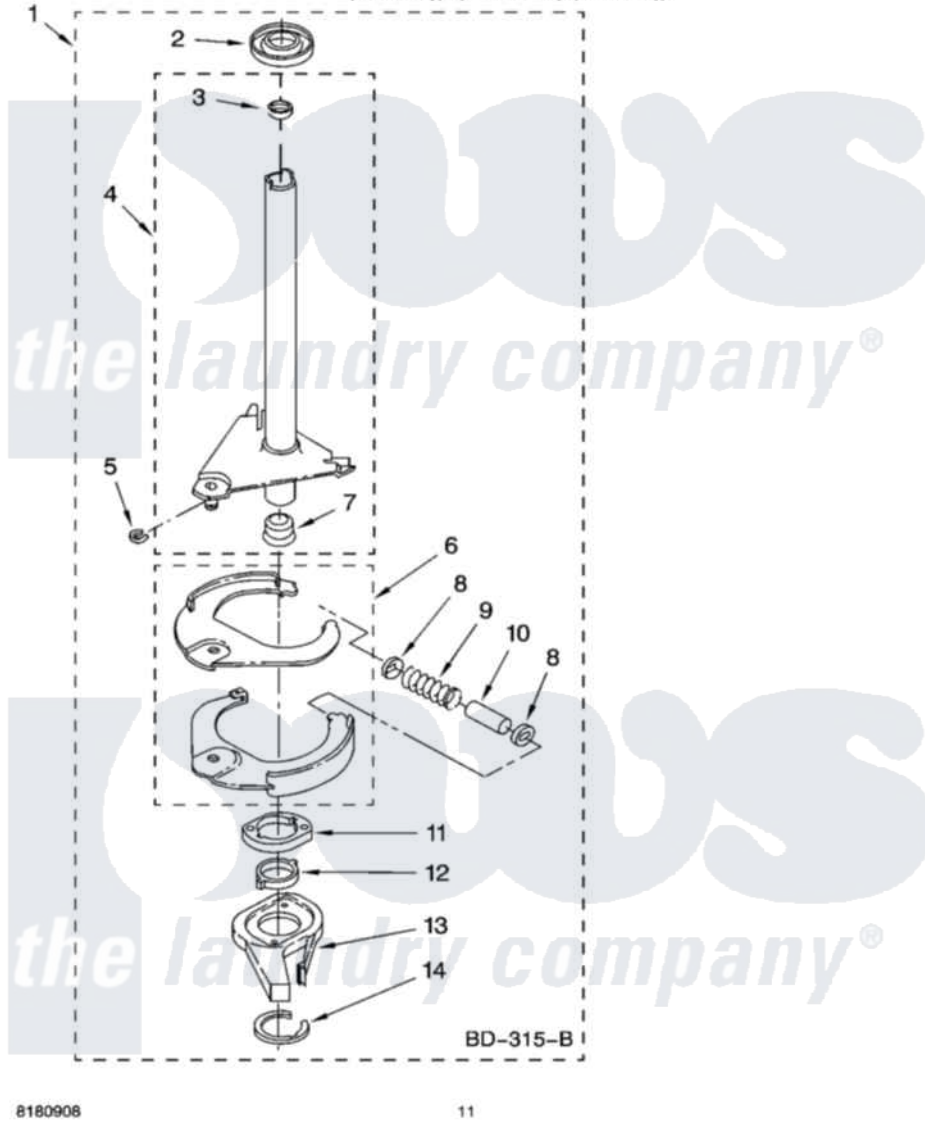

Whirlpool GST9679PW3 07 - BRAKE AND DRIVE TUBE PARTS

BRAKE AND DRIVE TUBE PARTS

For Models: GST9679PW3, GST9679PG3, GST9679PB3
(White/Grey) (Biscuit/Gold) (Black/Grey)

8180908

11

Whirlpool [Residential Whirlpool GST9679PW3 Washer Parts](#) Parts Diagram 07 - BRAKE AND DRIVE TUBE PARTS
Click on the part number to view part

Item	Original Part Number	Replaced By	Status	Part Description
1	388952	285792		Basketdrive
2	62658			Ring, Thrust
3	356427			Seal, Spin Pinion
4	64027	64208		Tube-Spin
5	64035	W10083190		Ring, Retaining
6	64232	285438		Shoe-Brake
7	62703	8546462		"T" Bearing, Spin Tube
8	3353956	285658		Sleeve
9	387806		Not Available	Spring, Brake
10	3355360	285658		Sleeve
11	661516	8546461		Cam, Brake Release
12	63022			Sleeve, Cam
13	64194	285790		Lining
14	90368	W10083200		Ring, Retaining
"	N/A		Not Available	FOLLOWING PARTS NOT ILLUSTRATED
"	285208			Lubricant