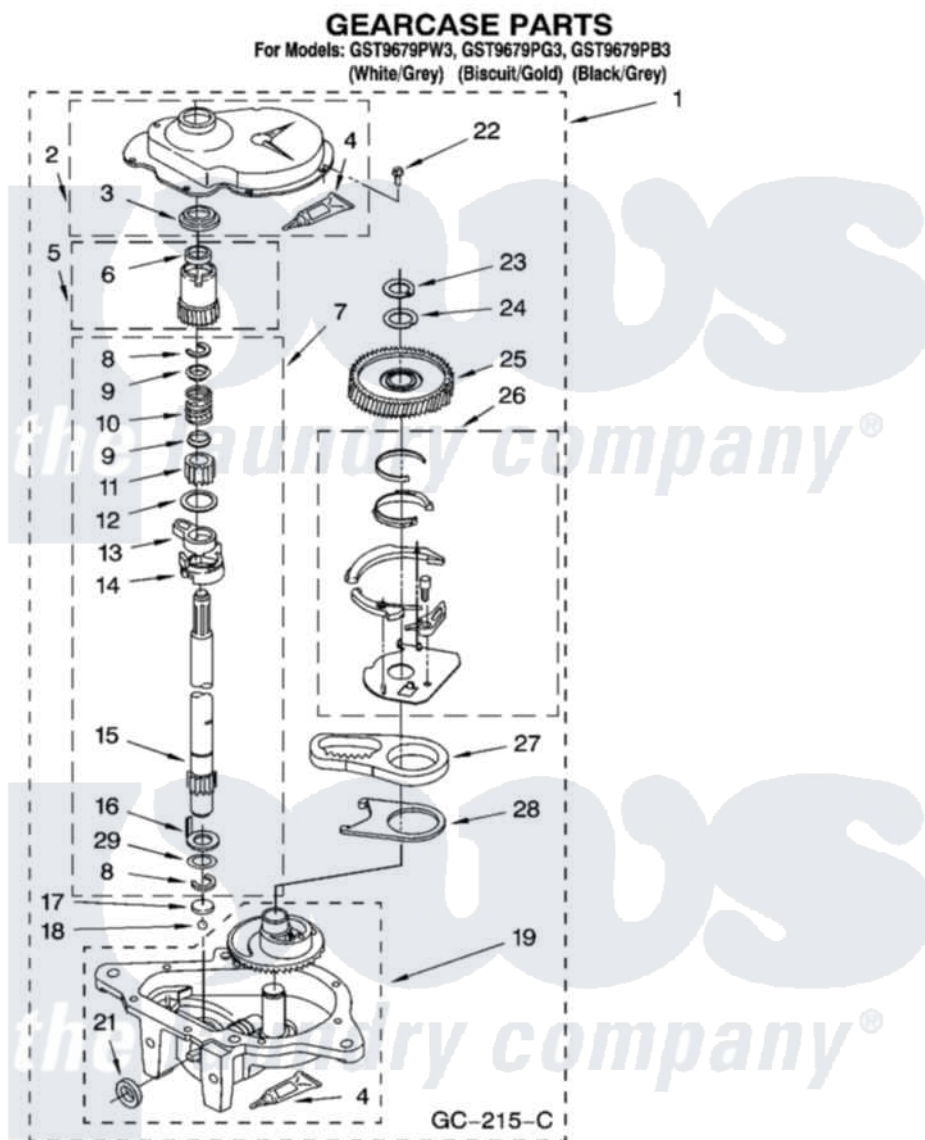

Whirlpool GST9679PW3 08 - GEARCASE PARTS

12

8180908

Whirlpool [Residential Whirlpool GST9679PW3 Washer Parts](#) Parts Diagram 08 - GEARCASE PARTS
Click on the part number to view part

Item	Original Part Number	Replaced By	Status	Part Description
1	3360630	3360629		Gearcase
2	285202			Cover, Gearcase
3	3349985			Seal, Gearcase Cover
4	285195			Sealer Sealer, Gasket
5	63320	285362		Gear and Pinion
6	356427			Seal, Spin Pinion
7	389387			Shaft, Agitator
8	90369		Not Available	Ring, Retaining (2)
9	62677			Retainer, Spring
10	62676			Spring, Agitator
11	63273	285509		Shaft, Agitator
12	62619			Washer, Agitator Gear
13	62580	285206		Cam-Agitator
14	62581	285206		Cam-Agitator
15	285509			Shaft, Agitator
16	62618			Washer, Cam Thrust

17	16018	285205	Bearing
18	85529	285205	Bearing
19	389230	285515	Gearcase
21	285352		Seal Kit, Thrust Plug
22	3351614		Screw, Gearcase Cover Mounting
23	3362552	285765	Ring-Retr
24	285735	285766	Washer Kit, Thrust
25	62570	285362	Gear and Pinon
26	388253	999516	Shelf-Glas
27	3349296	8546456	Rack, Connecting
28	62621		Actuator, Shift
29	388815		Washer, Intermediate 1 3976263 Miscellaneous Parts Bag 2 3976300 Washer, Inlet Hose 3 3366913 Clamp, Hose