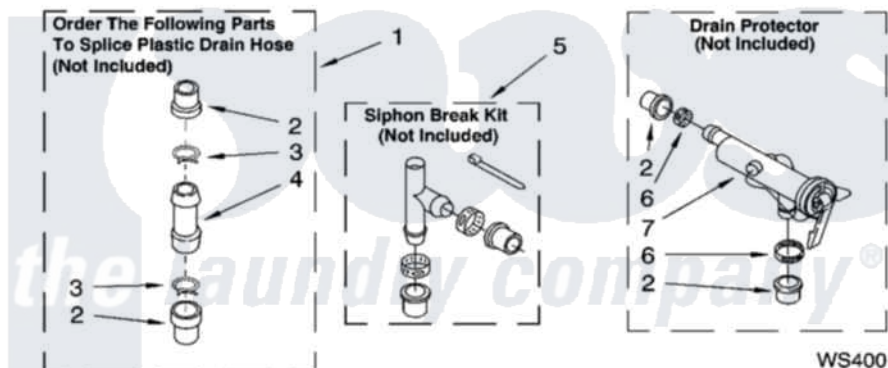

**Whirlpool GST9679PW3 09 - WATER SYSTEM PARTS, OPTIONAL PARTS  
(NOT INCLUDED)**

**WATER SYSTEM PARTS**  
For Models: GST9679PW3, GST9679PG3, GST9679PB3  
(White/Grey) (Biscuit/Gold) (Black/Grey)

8180908

13

Whirlpool [Residential Whirlpool GST9679PW3 Washer Parts](#) Parts Diagram 09 - WATER SYSTEM PARTS, OPTIONAL PARTS (NOT INCLUDED)

[Click on the part number to view part](#)

Item	Original Part Number	Replaced By	Status	Part Description
1	<a href="#">285442</a>			Water System Parts
2	<a href="#">285321</a>			Water System Parts
3	370447	<a href="#">285655</a>		Clamp, Hose
4	<a href="#">16272</a>			Connector, Straight
5	<a href="#">285320</a>			Water System Parts
6	65349	<a href="#">285655</a>		Clamp, Hose
7	<a href="#">367031</a>			Water System Parts
	<a href="#">72017</a>			Paint, Touch-Up
"	<a href="#">4392899</a>			Paint, Touch-Up
"	<a href="#">72032</a>			Paint, Touch-Up
"	<a href="#">350938</a>			Paint, Pressurized Spray B
"	<a href="#">350930</a>			Paint, Pressurized Spray B
"	<a href="#">4392901</a>			Paint, Pressurized Spray
"	786020		Not Available	PAINT, PRESSURIZED SPRAY (12 oz.) (Black)