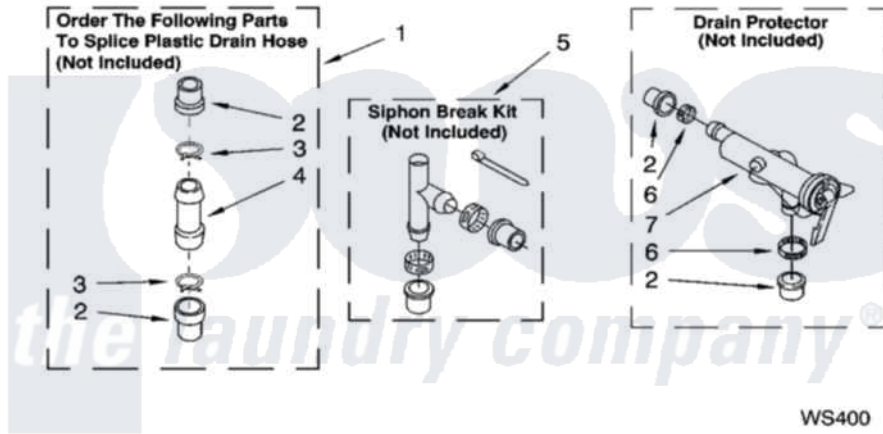

WATER SYSTEM PARTS

For Model: GSW9559LW0
(White/Grey)

8179868

11

Whirlpool [Residential Whirlpool GSW9559LW0 Washer Parts](#) Parts Diagram 07 - WATER SYSTEM PARTS
Click on the part number to view part

Item	Original Part Number	Replaced By	Status	Part Description
1	285442			Water System Parts
2	285321			Water System Parts
3	370447	285655		Clamp, Hose
4	16272			Connector, Straight
5	285320			Water System Parts
6	65349	285655		Clamp, Hose
7	367031			Water System Parts