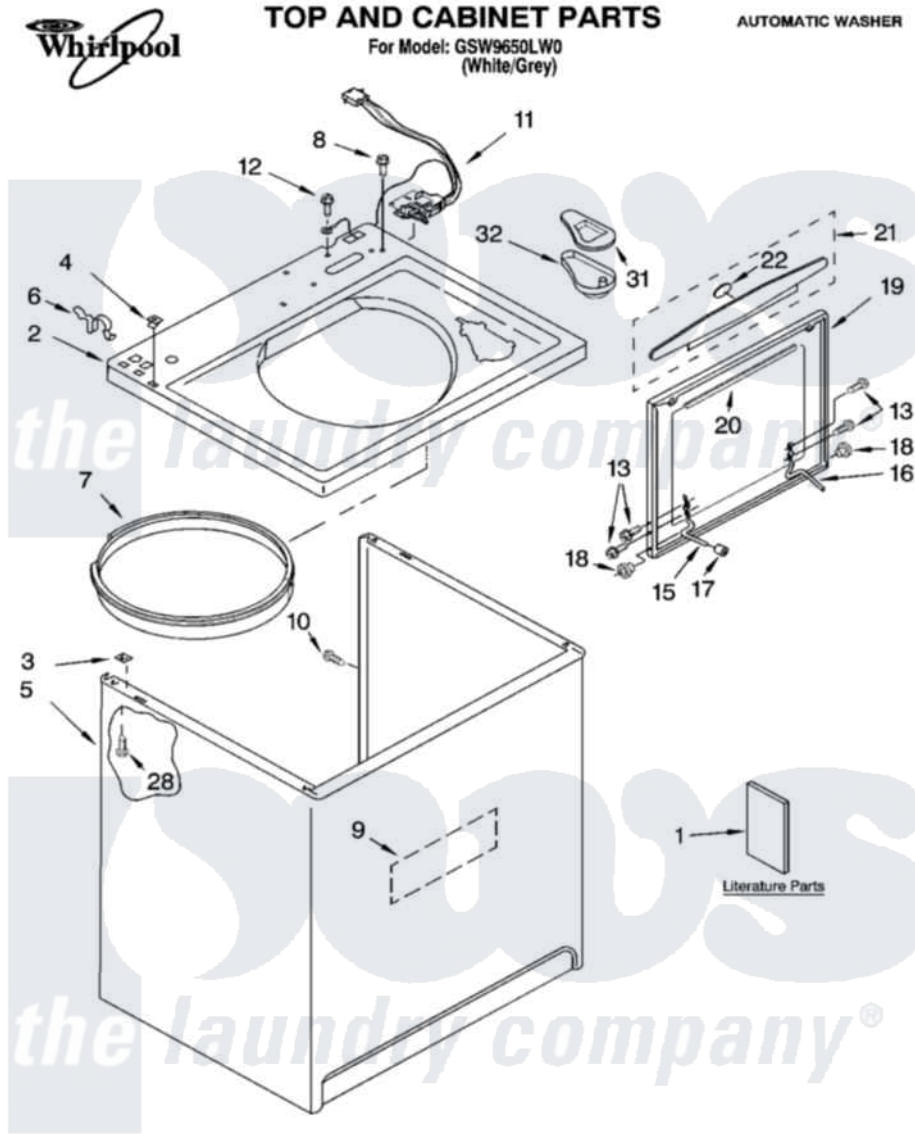

Whirlpool GSW9650LW0 01 - TOP AND CABINET PARTS

1-04 Litho in U.S.A. (drd)

1

Part No. 8179867 Rev. A

[Whirlpool Residential Whirlpool GSW9650LW0 Washer Parts](#) Parts Diagram 01 - TOP AND CABINET PARTS

[Click on the part number to view part](#)

Item	Original Part Number	Replaced By	Status	Part Description
1	LIT3956025		Not Available	Literature Parts (Installation Instructions)
"	LIT3955905		Not Available	Literature Parts (Feature Sheet)
"	LIT3955869			Literature Parts
"	LIT3956358		Not Available	Literature Parts (Energy Guide)
"	LIT3955503		Not Available	Literature Parts (Wiring Diagram)
"	N/A		Not Available	Following May Be Purchased DO-IT-YOURSELF REPAIR MANUALS
"	LIT4313896	4313896		Do-It-Yourself Repair Manuals
2	3955792			Top
3	62750			Spacer, Cabinet To Top (4)
4	357213			Nut, Push-In
5	63424			Cabinet
6	62780			Clip, Top And Cabinet And Rear Panel
7	8271956			Splash Shield Assembly

8	3400611		Screw And Washer, Lid Switch
9	3976348		Absorber, Sound
10	3357011	308685	Side Trim)
11	8054980		Switch, Lid
12	3351614		Screw, Gearcase Cover Mounting
13	355274	W10119828	Screw, Lid Hinge Mounting
15	8055257		Hinge, Lid
16	8055256		Hinge, Lid
17	19119		Bumper, Lid Hinge
18	8319539		Bearing, Lid Hinge
19	3956016	3957547	Lid
20	8054939		Seal, Lid
21	3956012		Handle, Lid
22	3956010		Insert, Handle
28	3390631		Screw, 10-16 X 3/8
31	3956079	3955788	Cover, Dispenser
32	8519517		Dispenser, Bleach