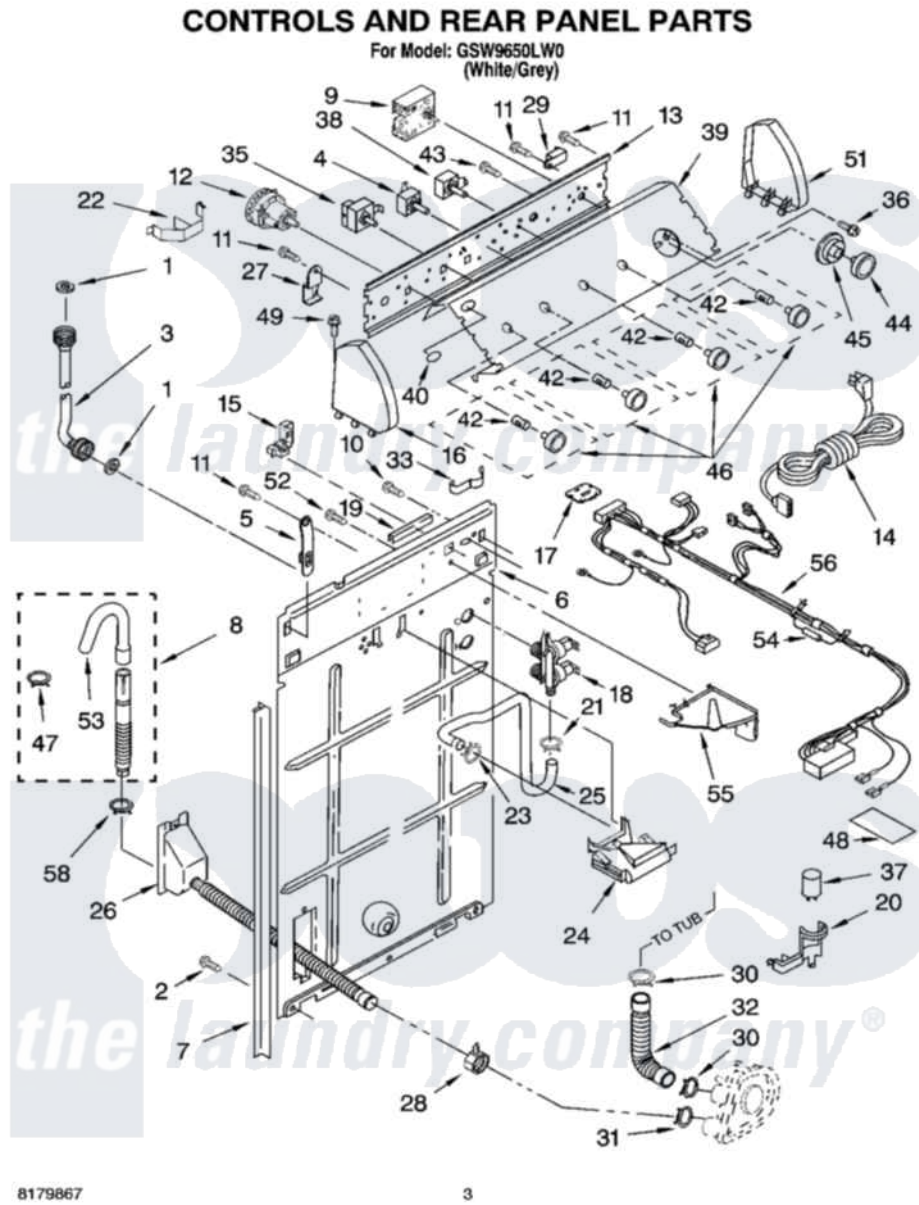

Whirlpool GSW9650LW0 02 - CONTROLS AND REAR PANEL PARTS

Whirlpool [Residential Whirlpool GSW9650LW0 Washer Parts](#) Parts Diagram 02 - CONTROLS AND REAR PANEL PARTS

[Click on the part number to view part](#)

Item	Original Part Number	Replaced By	Status	Part Description
1	3976300	16123		Washer Inlet-Hose Miscellaneous Parts Must be Ordered Separately.
2	62863	3390631		Screw, 10-16 X 3/8
3	3949374	89503		Hose-Inlet
"	3949375	89503		Hose-Inlet
4	8532053			Switch, Rotary
5	8318255	8568314		Strap, Console
6	3357978			Panel, Rear
7	62747			Pad, Rear Panel
8	3951609	285664		Hose
9	3955501			Timer, Control
10	3351614			Screw, Gearcase Cover Mounting
11	90767			Screw, 8A X 3/8 HeX Washer Head Tapping
12	8528337	W10339317		Switch-WL

13	3948608		Bracket, Control
14	661661	285800	Cord-Power
15	3952821	285777	Relief-Str
16	8271365	279962	Endcap
17	3955728		Control, Etc
18	3979346		Valve, Water Inlet And Thermistor Assembly
19	303294	3367669	Protector, Edge
20	8318201	8318046	Clip, Capacitor
21	370451	596669	Clamp, Manifold
22	8055003		Clip, Harness And Pressure Switch
23	371503	596669	Clamp, Manifold
24	387606	3360977	Break-Vac
25	8317926		Hose, Vacuum Break
26	8317940	W10358149	Drain Hose Assembly
27	8283343		Retainer, Harness
28	3976395		Restraint, Hose
29	694419		Mini-Buzzer
30	3363366	616099	Clamp
31	8317496	285655	Clamp, Hose
32	3951449	285871	Hose
33	3347812	8528351	Clip
35	3949180	W10168257	Switch, Rotary
36	3400064		Screw, Timer Mounting
37	661605	8572720	Capacitor, Motor Start
38	3950356		Switch, Rotary
39	3955824		Panel, Console
40	3955776		Medallion
42	8536939		Clip, Knob
43	3400073		Screw, Ground
44	8538950		Knob, Timer
45	8538955		Dial, Timer
46	8538957		Knob, Control
47	3366913	3357331	Clamp, Drain
48	3976286		Shield, Capacitor
49	388326		Screw, 8-18 X 1.25
51	8271359	279962	Endcap
52	9740848		Screw, Mixing Valve Mounting
53	3357027		Nozzle, Hose Drain
54	8317387	W10213410	Ring-Tub
55	8539874		Shield, Suds
56	3955727		Harness, Wiring
58	3366912	356138	Clamp, Hose