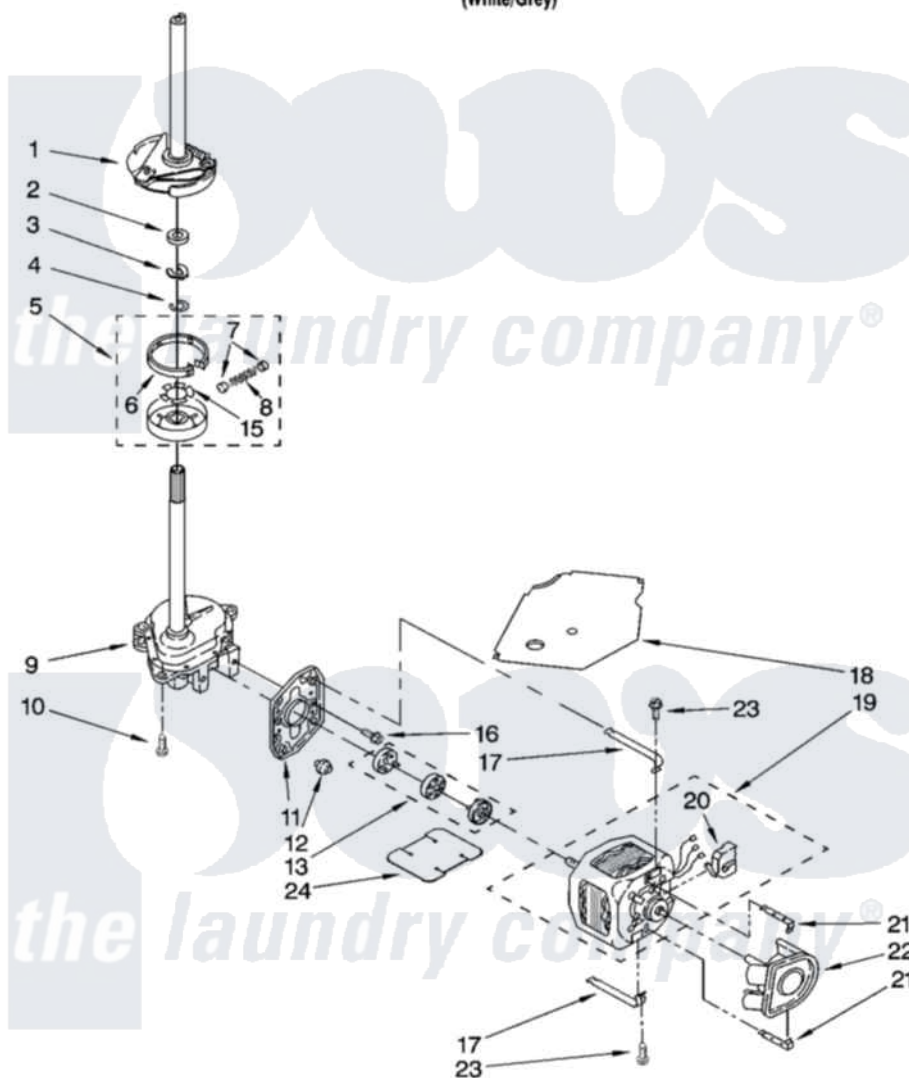

Whirlpool GSW9650LW0 04 - BRAKE, CLUTCH, GEARCASE, MOTOR AND PUMP PARTS

BRAKE, CLUTCH, GEARCASE, MOTOR AND PUMP PARTS

For Model: GSW9650LW0
(White/Grey)

8179867

7

Whirlpool [Residential Whirlpool GSW9650LW0 Washer Parts](#) Parts Diagram 04 - BRAKE, CLUTCH, GEARCASE, MOTOR AND PUMP PARTS
Click on the part number to view part

Item	Original Part Number	Replaced By	Status	Part Description
1	388952	285792		Basketdrive
2	63292			Washer, Spin Tube Thrust
3	62697	W10080230		Ring, Spin Tube Support
4	63283	285353		Ring
5	3951311	285785		Clutch
6	3951308	285790		Lining
7	62646			Cap, Clutch Spring
8	3946792			Spring And Damper Assembly
9	3360630	3360629		Gearcase
10	3357334	3400516		Screw Anti-Rattle
11	62611			Plate, Motor Mount To Gearcase
12	62691			Grommet, Motor
13	285753	285753A		Coupling
15	3355454			Clip, Main Drive

16	3400516		Screw Anti-Rattle
17	3349637	W10086010	Retainer, Motor
18	3362089		Shield, Tub To Motor
19	8529935		Motor, Main Drive
20	8529896		Switch, Main Drive Motor
21	8546127		Retainer, Pump
22	3363394		Pump
23	3387485	273556	Screw, 10-16 X 5/8
24	3946532		Shield, Motor