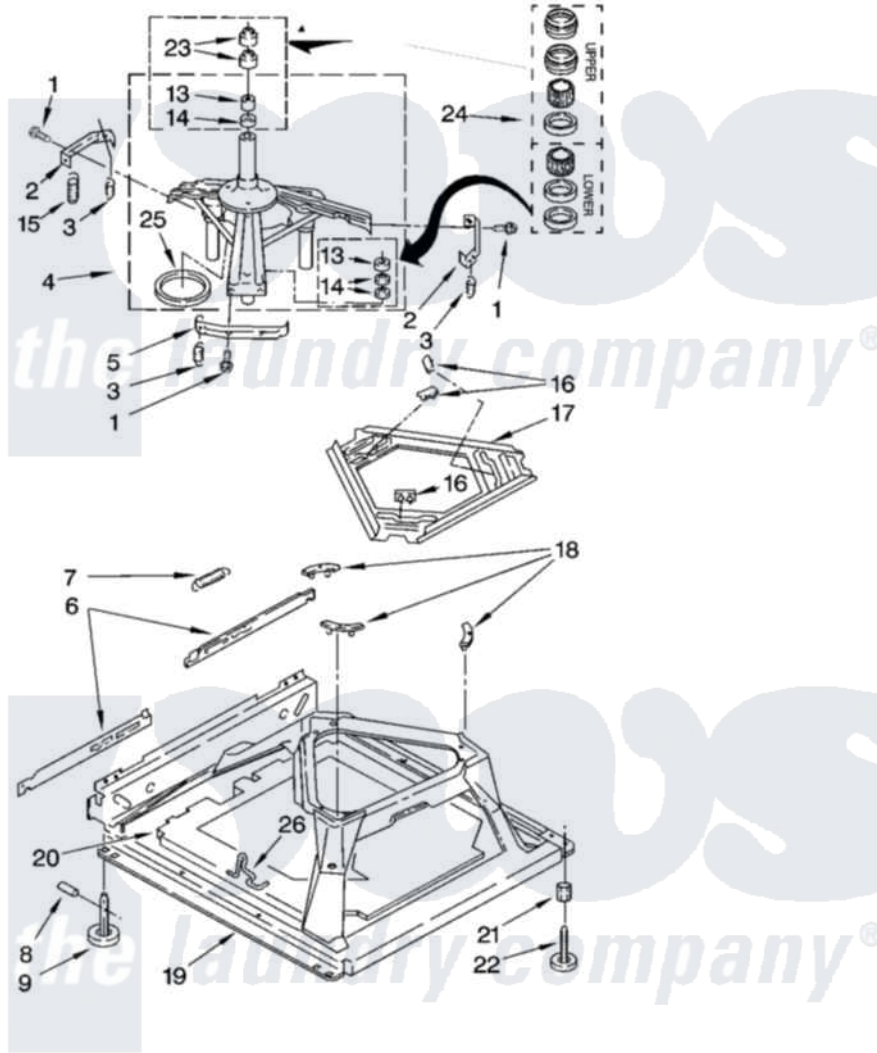

Whirlpool GSW9650LW0 05 - MACHINE BASE PARTS

MACHINE BASE PARTS

For Model: GSW9650LW0
(White/Grey)

8

6179867

Whirlpool Residential Whirlpool GSW9650LW0 Washer Parts Parts Diagram 05 - MACHINE BASE PARTS
Click on the part number to view part

Item	Original Part Number	Replaced By	Status	Part Description
1	3400076			Screw, Bracket Mounting
2	64067			Bracket, Spring Outer
3	63907			Spring, Suspension
4	3362087	280184		Support
5	64065			Bracket, Spring Outer
6	63466			Link, Leveling Mechanism
7	62597	8316845		Spring
8	62837			Pin, Knurled
9	62596	285244		Feet-Leveling
13	3347047	8546455		Bearing, Centerpost
14	357409	359449		Seal, Agitator Shaft
15	8318050	285901		Spring
16	62568	285219		Pad
17	3946509			Plate, Suspension
18	3363660	285744		Pad
19	3946512	285771		Base

20	8544816		Absorber, Sound
21	3359452		Nut, Lock
22	389102	W10001130	Foot, Leveling
23	356934	8577376	Seal, Centerpost
24	285203		Centerpost Bearing Kit
25	63134		Ring, Sound Deadening
26	63806	W10145155	Retainer, Suspension Spring