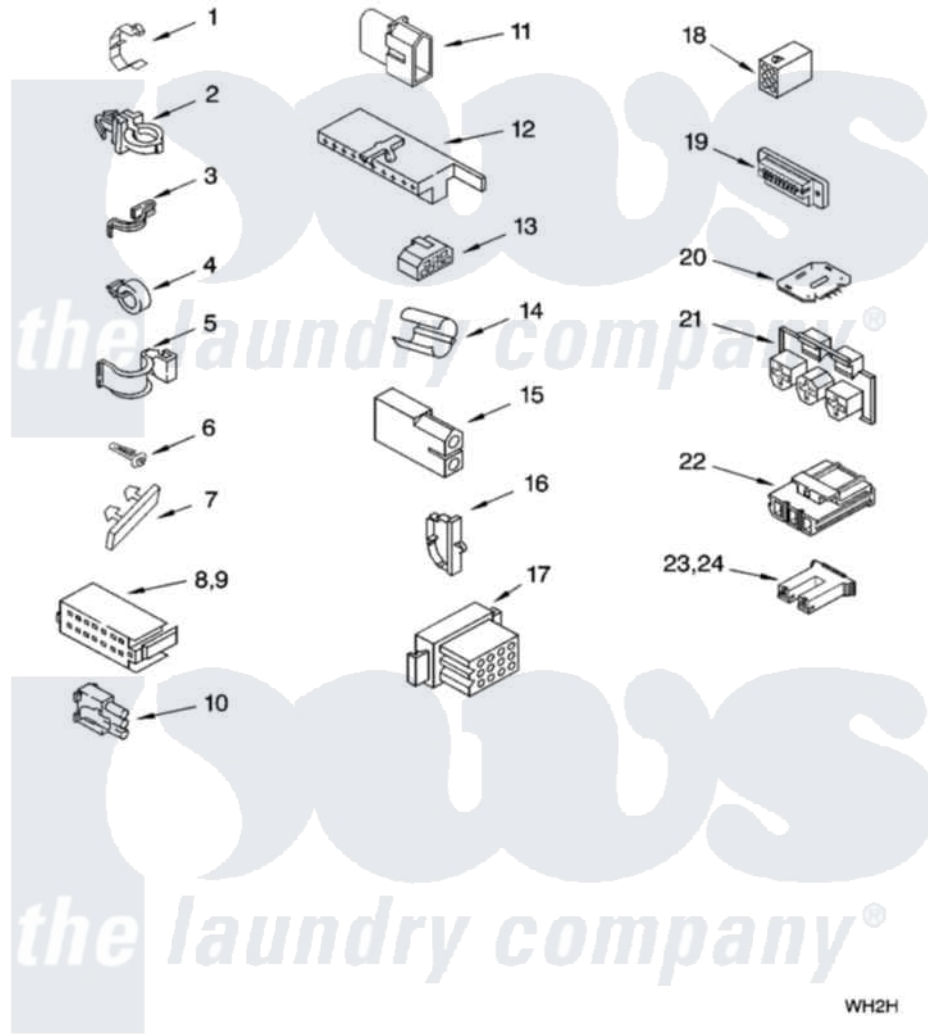

Whirlpool GSW9650LW0 06 - WIRING HARNESS PARTS

WIRING HARNESS PARTS

For Model: GSW9650LW0
(White/Grey)

8179867

9

WH2H

Whirlpool [Residential Whirlpool GSW9650LW0 Washer Parts](#) Parts Diagram 06 - WIRING HARNESS PARTS
Click on the part number to view part

Item	Original Part Number	Replaced By	Status	Part Description
1	3349557			Retainer, Harness
2	388498		Not Available	Clip, Harness
3	3347812	8528351		Clip
4	3352501	8559320		Restraint, Hose
5	90016			Clip, Pressure Switch Hose
6	3390496	8281256		Clip, Harness
7	389379			Retainer, Side To Feature Panel
8	3948614			Disconnect Block
9	352089			Timer, Block Disconnect
10	62889			Receptacle, Terminal
11	353424			Plug, Terminal
12	62505			Block, Disconnect
13	3347243			Block, Disconnect
14	63523			Harness, Protector
15	717252			Receptacle, Terminal
16	3352944			Clip, Harness

17	3390423	Not Available	Block, Disconnect (12-Way) (Timer) (Use Term. 94613)
18	3347730	Not Available	Receptacle, (6-Way) (Use Term. 94613)
19	3349494		Connector, Etc
20	3407125	3955728	Control, Etc
21	3948617	2172937	Connector
22	3360056		Connector
23	3354925		Block, Connector
24	3354926		Block, Connector