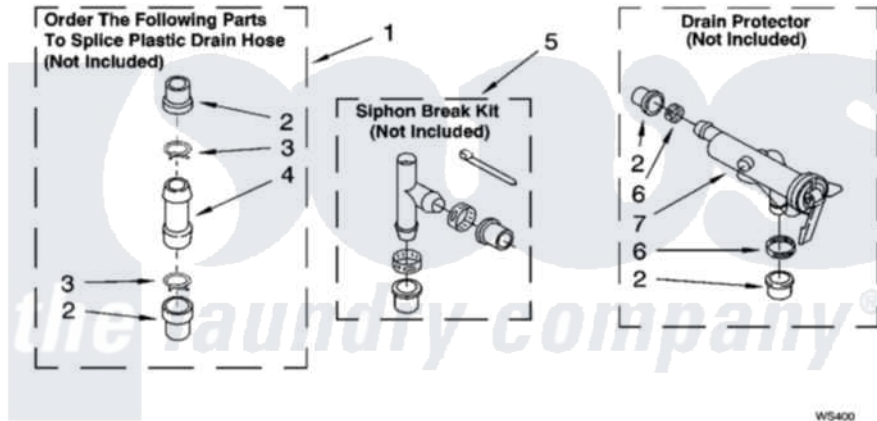

**WATER SYSTEM PARTS**

For Model: GSW9650LW0  
(White/Grey)

8179867

11

Whirlpool [Residential Whirlpool GSW9650LW0 Washer Parts](#) Parts Diagram 07 - WATER SYSTEM PARTS  
Click on the part number to view part

Item	Original Part Number	Replaced By	Status	Part Description
1	<a href="#">285442</a>			Water System Parts
2	<a href="#">285321</a>			Water System Parts
3	370447	<a href="#">285655</a>		Clamp, Hose
4	<a href="#">16272</a>			Connector, Straight
5	<a href="#">285320</a>			Water System Parts
6	65349	<a href="#">285655</a>		Clamp, Hose
7	<a href="#">367031</a>			Water System Parts