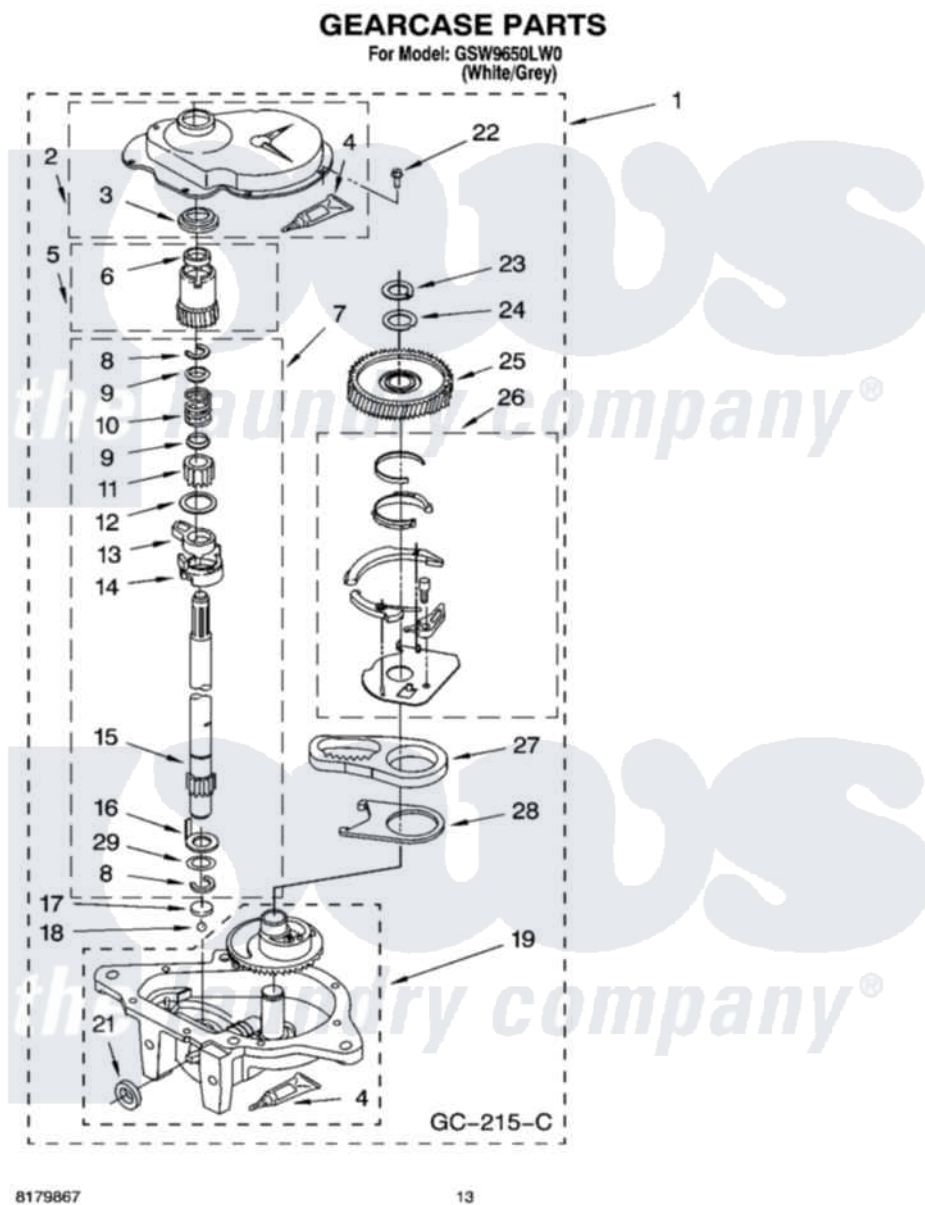

Whirlpool GSW9650LW0 09 - GEARCASE PARTS - MISCELLANEOUS AND OPTIONAL PARTS

Whirlpool Residential Whirlpool GSW9650LW0 Washer Parts Parts Diagram 09 - GEARCASE PARTS - MISCELLANEOUS AND OPTIONAL PARTS
Click on the part number to view part

Item	Original Part Number	Replaced By	Status	Part Description
1	3360630	3360629		Gearcase
2	285202			Cover, Gearcase
3	3349985			Seal, Gearcase Cover
4	285195			Sealer Sealer, Gasket
5	63320	285362		Gear and Pinion
6	356427			Seal, Spin Pinion
7	389387			Shaft, Agitator
8	90369		Not Available	Ring, Retaining (2)
9	62677			Retainer, Spring
10	62676			Spring, Agitator
11	63273	285509		Shaft, Agitator
12	62619			Washer, Agitator Gear
13	62580	285206		Cam-Agitator
14	62581	285206		Cam-Agitator
15	285509			Shaft, Agitator

16	62618		Washer, Cam Thrust
17	16018	285205	Bearing
18	85529	285205	Bearing
19	389230	285515	Gearcase
21	285352		Seal Kit, Thrust Plug
22	3351614		Screw, Gearcase Cover Mounting
23	3362552	285765	Ring-Retrn
24	285735	285766	Washer Kit, Thrust
25	62570	285362	Gear and Pinon
26	388253	999516	Shelf-Glas
27	3349296	8546456	Rack, Connecting
28	62621		Actuator, Shift
29	388815		Washer, Intermediate 1 3976263 Miscellaneous Parts Bag 2 3976300 Washer, Inlet Hose 3 3366913 Clamp, Hose
"	72017		Paint, Touch-Up
"	350938		Paint, Pressurized Spray B
"	350930		Paint, Pressurized Spray B
"	799344		Paint, Touch-Up)
"	350572		Oil
"	285208		Lubricant
"	285195		Sealer Sealer, Gasket
"	367031		Water System Parts
"	285320		Water System Parts