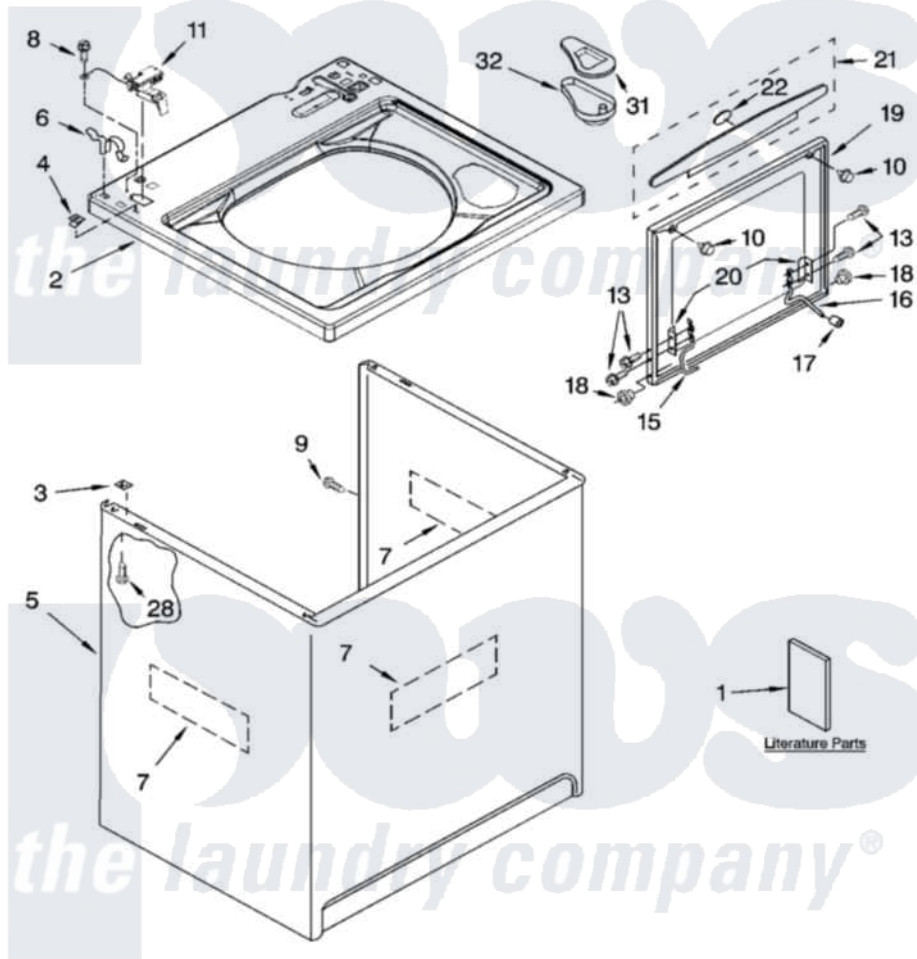

Whirlpool GSW9800PW0 01 - TOP AND CABINET PARTS

TOP AND CABINET PARTS

For Model: GSW9800PW0
(White/Grey)

AUTOMATIC
WASHER

8-04 Litho in U.S.A. (drd)

1

Part No. 8180516

Whirlpool Residential Whirlpool GSW9800PW0 Washer Parts Parts Diagram 01 - TOP AND CABINET PARTS

[Click on the part number to view part](#)

Item	Original Part Number	Replaced By	Status	Part Description
1	3956025		Not Available	Installation Instructions
"	3955869		Not Available	Use & Care Guide
"	3955920		Not Available	Feature Sheet
"	3956917		Not Available	Energy Guide
"	8562617		Not Available	Wiring Diagram
"	N/A		Not Available	Following May Be Purchased DO-IT-YOURSELF REPAIR MANUALS
"	4313896			Do-It-Yourself Repair Manuals
2	8543447			Top
3	62750			Spacer, Cabinet To Top (4)
4	357213			Nut, Push-In
5	63424			Cabinet
6	62780			Clip, Top And Cabinet And Rear Panel
7	3976348			Absorber, Sound
8	3351614			Screw, Gearcase Cover Mounting

9	3357011	308685	Side Trim)
10	9724509		Bumper, Lid
11	8318084		Switch, Lid
13	355274	W10119828	Screw, Lid Hinge Mounting
15	8559336	W10225136	Hinge 7 Pad Assembly
16	54583		Hinge, Lid
17	19119		Bumper, Lid Hinge
18	8319539		Bearing, Lid Hinge
19	8558401	W10193861	Lid
20	21097		Pad, Lid Hinge
21	3956012		Handle, Lid
22	3956010		Insert, Handle
28	3390631		Screw, 10-16 X 3/8
31	3955788		Cover, Dispenser
32	8519517		Dispenser, Bleach