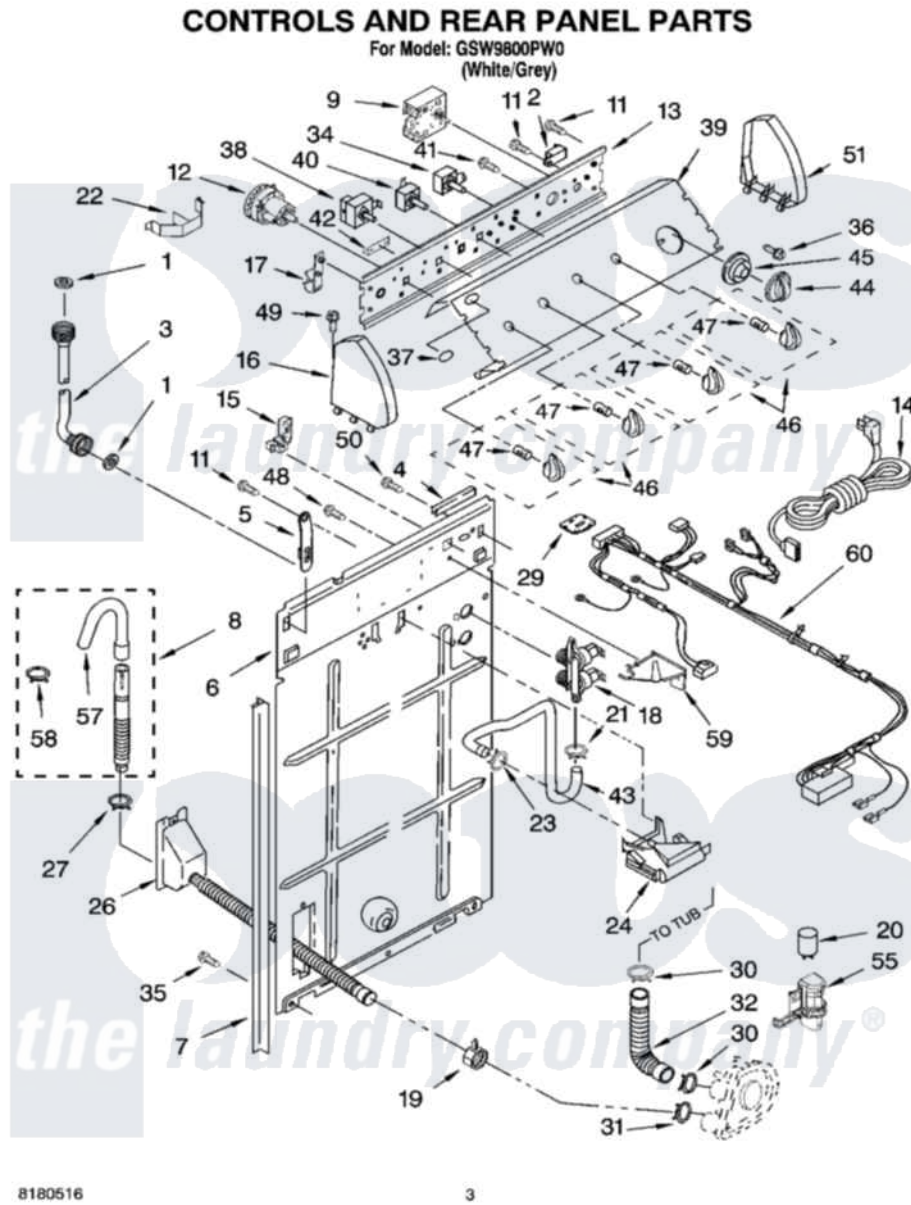

Whirlpool GSW9800PW0 02 - CONTROLS AND REAR PANEL PARTS

Whirlpool [Residential Whirlpool GSW9800PW0 Washer Parts](#) Parts Diagram 02 - CONTROLS AND REAR PANEL PARTS

[Click on the part number to view part](#)

Item	Original Part Number	Replaced By	Status	Part Description
1	3976300	16123		Washer Inlet-Hose Miscellaneous Parts Must be Ordered Separately.
2	694419			Mini-Buzzer
3	3949374	89503		Hose-Inlet
"	3949375	89503		Hose-Inlet
4	303294	3367669		Protector, Edge
5	8318255	8568314		Strap, Console
6	3357978			Panel, Rear
7	62747			Pad, Rear Panel
8	3951609	285664		Hose
"	661577	285666		Hose
"	3357090	285702		Hose
9	8562615			Timer, Control
11	90767			Screw, 8A X 3/8 HeX Washer Head Tapping
12	8528337	W10339317		Switch-WL

13	8544893		Bracket, Control
14	661661	285800	Cord-Power
15	3952821	285777	Relief-Str
16	8271365	279962	Endcap
17	8317975		Restraint, Harness
18	3979347	3979346	Valve, Water Inlet And Thermistor Assembly
19	3976395		Restraint, Hose
20	661605	8572720	Capacitor, Motor Start
21	301958	596669	Clamp, Manifold
22	8055003		Clip, Harness And Pressure Switch
23	370450	596669	Clamp, Manifold
24	387606	3360977	Break-Vac
26	8317940	W10358149	Drain Hose Assembly
27	3366912	356138	Clamp, Hose
29	8563620		Control, Atc
30	3363366	616099	Clamp
31	8317496	285655	Clamp, Hose
32	3951449	285871	Hose
34	3956080		Switch, Rotary
35	62863	3390631	Screw, 10-16 X 3/8
36	3400818		Screw, Timer Mounting
37	8533990		Medallion
38	8563607		Switch, Water Temperature
39	3956612		Panel, Console
40	3950356		Switch, Rotary
41	3400073		Screw, Ground
42	8316039		Shield, Atc
43	8317974	8317926	Hose, Vacuum Break
44	8544945		Knob, Timer
45	8544947		Dial, Timer
46	8544937		Knob, Control
47	8536939		Clip, Knob
48	9740848		Screw, Mixing Valve Mounting
49	388326		Screw, 8-18 X 1.25
50	3351614		Screw, Gearcase Cover Mounting
51	8271359	279962	Endcap
55	8318046		Clip, Capacitor
57	3357027		Nozzle, Hose Drain
58	3366913	3357331	Clamp, Drain
59	8539874		Shield, Suds
60	3957161		Harness, Wiring