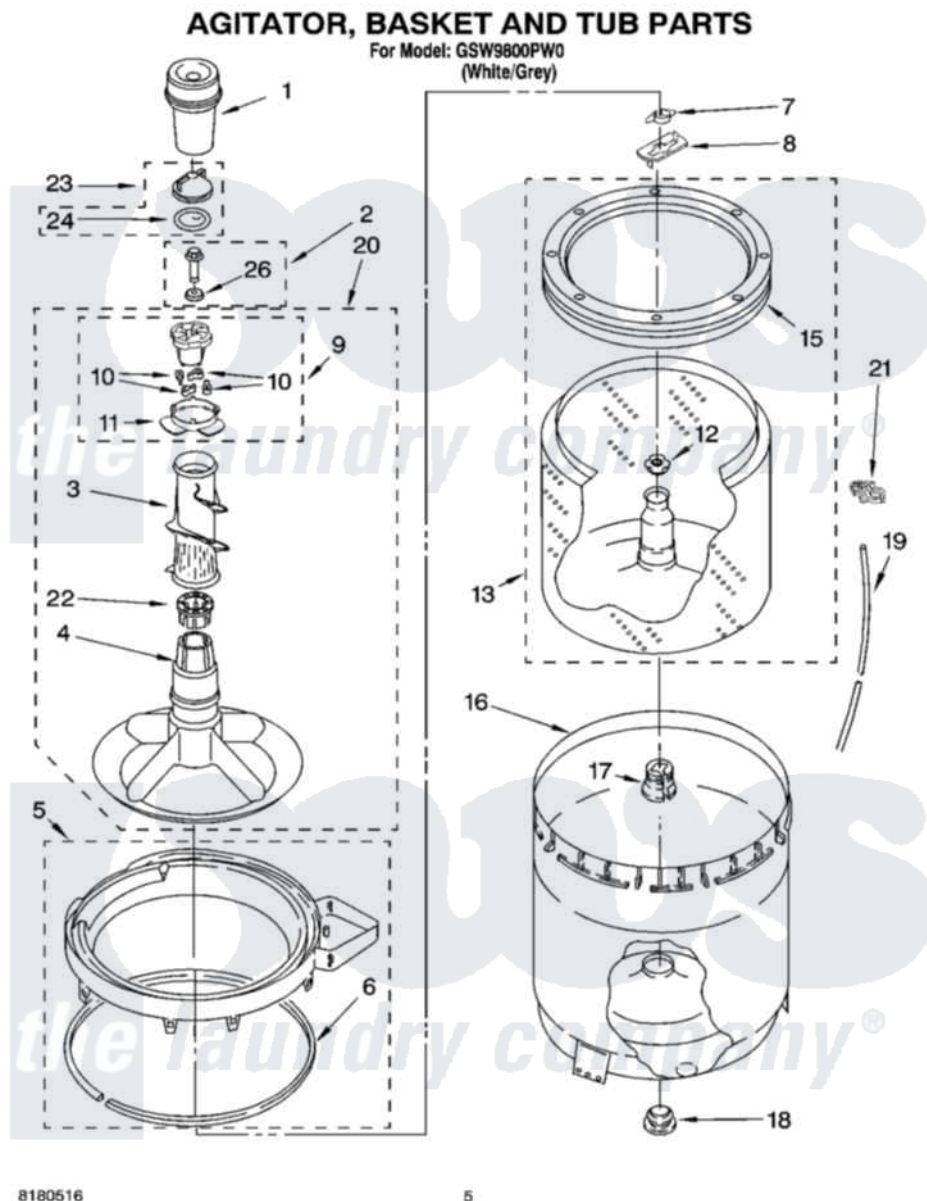

Whirlpool GSW9800PW0 03 - AGITATOR, BASKET AND TUB PARTS

8180516

5

Whirlpool [Residential Whirlpool GSW9800PW0 Washer Parts](#) Parts Diagram 03 - AGITATOR, BASKET AND TUB PARTS

[Click on the part number to view part](#)

Item	Original Part Number	Replaced By	Status	Part Description
1	63580			Dispenser, Fabric Softener
2	358237			Screw And Washer
3	3363003			Mover, Clothes
4	3951632			Agitator
5	8528150	W10445870		Ring-Tub
6	3976308			Gasket, Tub Ring
7	3354845			Clip, Agitator
8	3355921	8543666		Washer, Agitator
9	3951682	285809		Cam-Agitator
10	3366877	80040		Dog-Agitator
11	3952374			Bearing, Driven Cam
12	21366			Nut, Spanner
13	8526016	W10389328		Clothes Container, Assembly
15	8519788	387240		Ring, Balance
16	63849			Strain Relief, Power Cord
17	389140			Tub Block, Basket Drive

18	383727		Gasket, Centerpodt
19	3347780	353244	Hose, Pressure Switch
20	3951744		Agitator Assembly
21	2219077		Clip, Pressure Switch Hose
22	3951608		Spacer, Thrust
23	3354733	W10074580	Cap, Barrier
24	3348855	W10072840	Fabric Softener
26	3949550		Washer