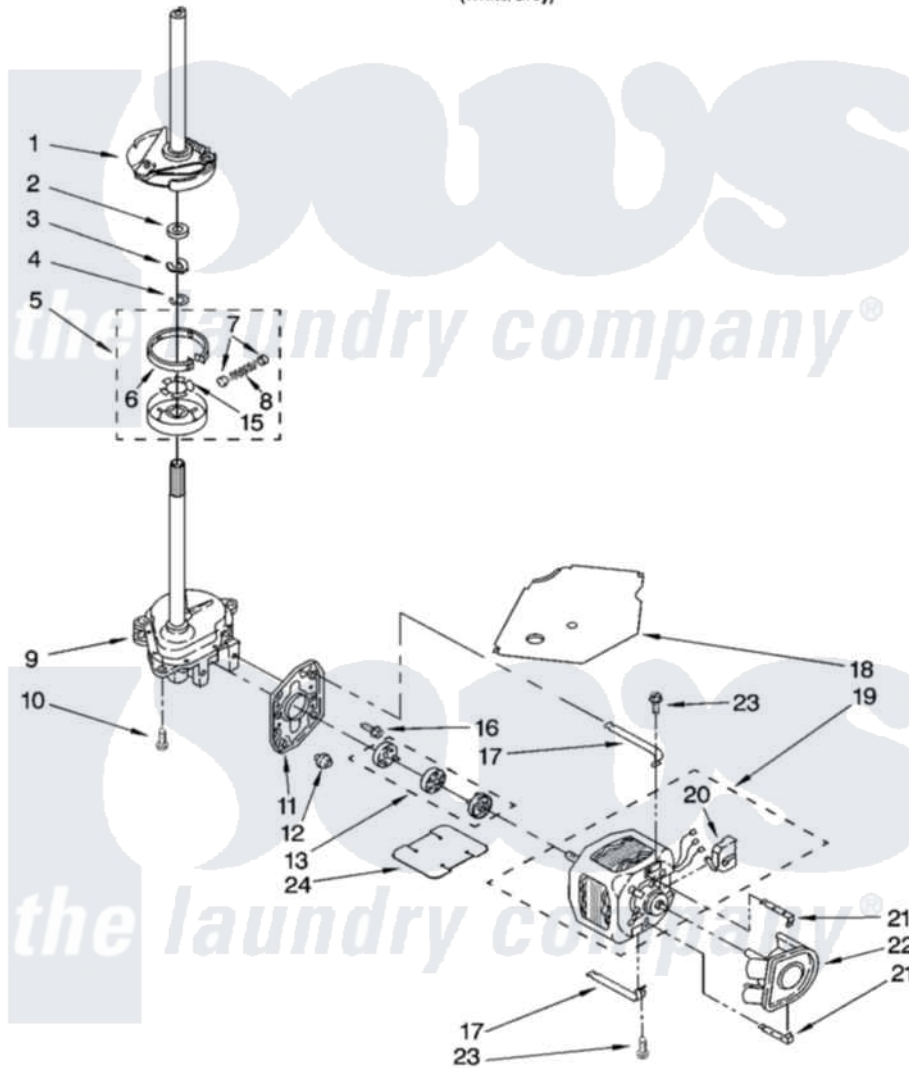

Whirlpool GSW9800PW0 04 - BRAKE, CLUTCH, GEARCASE, MOTOR AND PUMP PARTS

BRAKE, CLUTCH, GEARCASE, MOTOR AND PUMP PARTS

For Model: GSW9800PW0
(White/Grey)

8180516

7

Whirlpool [Residential Whirlpool GSW9800PW0 Washer Parts](#) Parts Diagram 04 - BRAKE, CLUTCH, GEARCASE, MOTOR AND PUMP PARTS
Click on the part number to view part

Item	Original Part Number	Replaced By	Status	Part Description
1	388952	285792		Basketdrive
2	63292			Washer, Spin Tube Thrust
3	62697	W10080230		Ring, Spin Tube Support
4	63283	285353		Ring
5	3951311	285785		Clutch
6	3951308	285790		Lining
7	62646			Cap, Clutch Spring
8	3946792			Spring And Damper Assembly
9	3360630	3360629		Gearcase
10	3357334	3400516		Screw Anti-Rattle
11	62611			Plate, Motor Mount To Gearcase
12	62691			Grommet, Motor
13	285753	285753A		Coupling
15	3355454			Clip, Main Drive

16	3400516		Screw Anti-Rattle
17	3349637	W10086010	Retainer, Motor
18	3362089		Shield, Tub To Motor
19	8529935		Motor, Main Drive
20	8529896		Switch, Main Drive Motor
21	8546127		Retainer, Pump
22	3363394		Pump
23	3387485	273556	Screw, 10-16 X 5/8
24	3946532		Shield, Motor