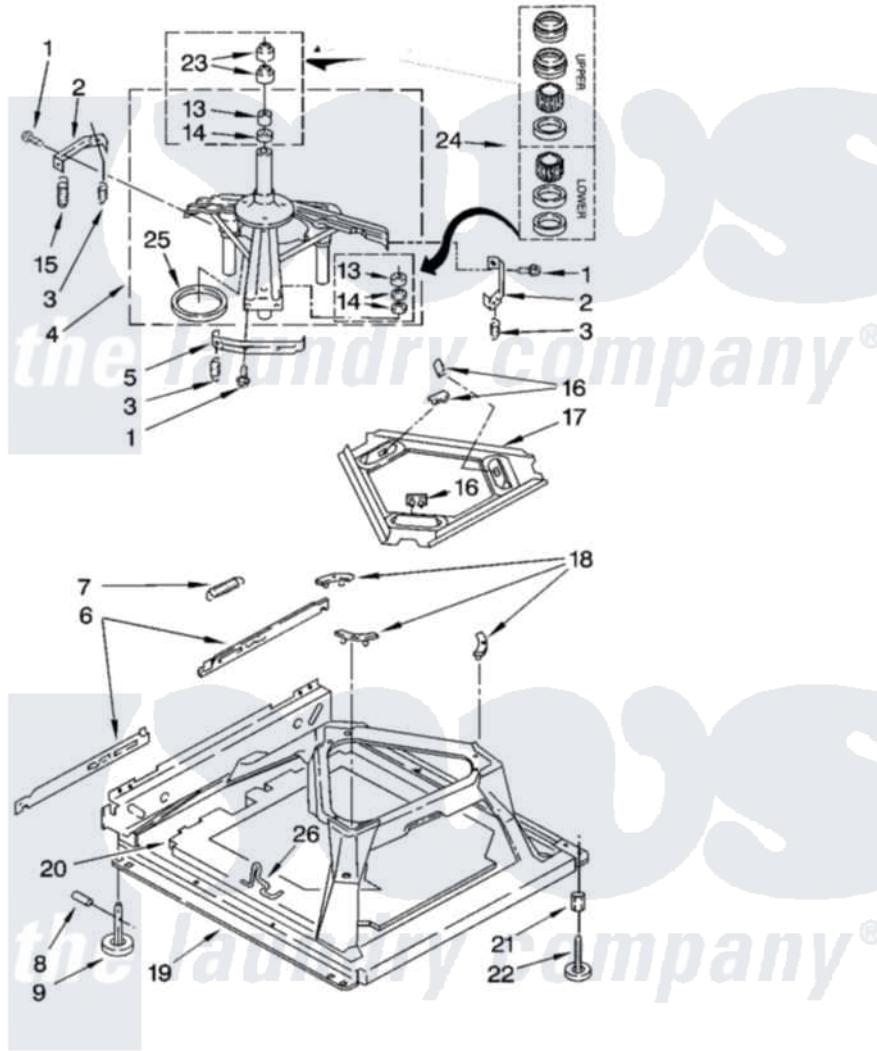

Whirlpool GSW9800PW0 05 - MACHINE BASE PARTS

MACHINE BASE PARTS

For Model: GSW9800PW0
(White/Grey)

8

8180516

Whirlpool [Residential Whirlpool GSW9800PW0 Washer Parts](#) Parts Diagram 05 - MACHINE BASE PARTS
Click on the part number to view part

Item	Original Part Number	Replaced By	Status	Part Description
1	3400076			Screw, Bracket Mounting
2	64067			Bracket, Spring Outer
3	63907			Spring, Suspension
4	3362087	280184		Support
5	64065			Bracket, Spring Outer
6	63466			Link, Leveling Mechanism
7	62597	8316845		Spring
8	62837			Pin, Knurled
9	62596	285244		Feet-Leveling
13	3347047	8546455		Bearing, Centerpost
14	357409	359449		Seal, Agitator Shaft
15	8318050	285901		Spring
16	62568	285219		Pad
17	3946509			Plate, Suspension
18	3363660	285744		Pad
19	3946512	285771		Base

20	8544816		Absorber, Sound
21	3359452		Nut, Lock
22	389102	W10001130	Foot, Leveling
23	356934	8577376	Seal, Centerpost
24	285203		Centerpost Bearing Kit
25	63134		Ring, Sound Deadening
26	63806	W10145155	Retainer, Suspension Spring