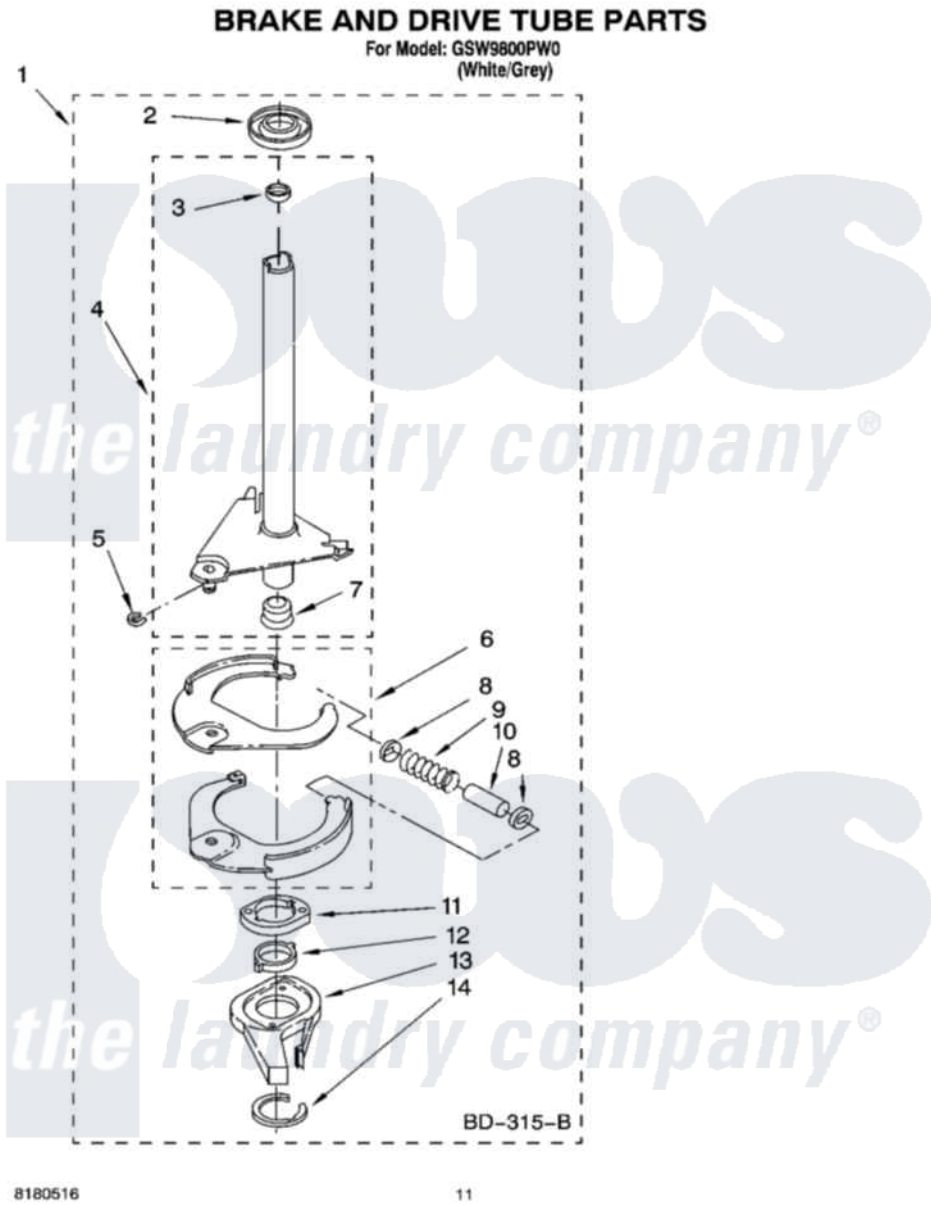

Whirlpool GSW9800PW0 07 - BRAKE AND DRIVE TUBE PARTS

Whirlpool Residential Whirlpool GSW9800PW0 Washer Parts Parts Diagram 07 - BRAKE AND DRIVE TUBE PARTS
Click on the part number to view part

Item	Original Part Number	Replaced By	Status	Part Description
1	388952	285792		Basketdrive
2	62658			Ring, Thrust
3	356427			Seal, Spin Pinion
4	64027	64208		Tube-Spin
5	64035	W10083190		Ring, Retaining
6	64232	285438		Shoe-Brake
7	62703	8546462		"T" Bearing, Spin Tube
8	3353956	285658		Sleeve
9	387806		Not Available	Spring, Brake
10	3355360	285658		Sleeve
11	661516	8546461		Cam, Brake Release
12	63022			Sleeve, Cam
13	64194	285790		Lining
14	90368	W10083200		Ring, Retaining
"	N/A		Not Available	FOLLOWING PARTS NOT ILLUSTRATED
"	285208			Lubricant