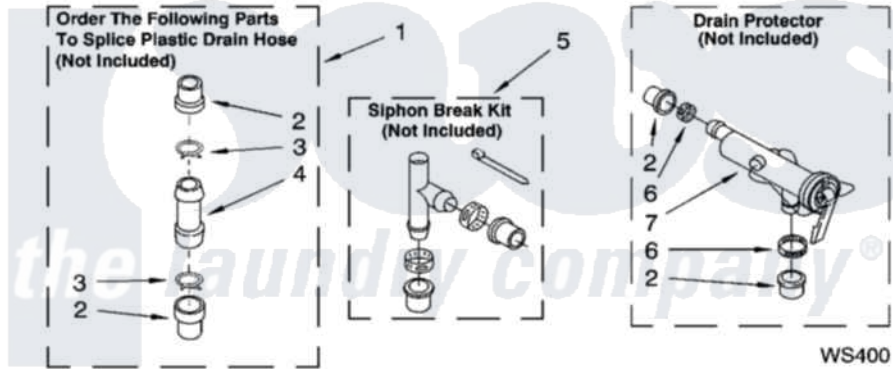

Whirlpool GSW9800PW0 09 - WATER SYSTEM PARTS, MISCELLANEOUS PARTS, OPTIONAL PARTS (NOT INCLUDED)

WATER SYSTEM PARTS

For Model: GSW9800PW0
(White/Grey)

8180516

13

Whirlpool [Residential Whirlpool GSW9800PW0 Washer Parts](#) Parts Diagram 09 - WATER SYSTEM PARTS, MISCELLANEOUS PARTS, OPTIONAL PARTS (NOT INCLUDED)

[Click on the part number to view part](#)

Item	Original Part Number	Replaced By	Status	Part Description
1	285442			Water System Parts
2	285321			Water System Parts
3	370447	285655		Clamp, Hose
4	16272			Connector, Straight
5	285320			Water System Parts
6	65349	285655		Clamp, Hose
7	367031			Water System Parts
1	3976263	285654		Parts-Misc
2	3976300	16123		Washer Inlet-Hose Miscellaneous Parts Must be Ordered Separately.
4	3359452			Nut, Lock
5	389102	W10001130		Foot, Leveling
6	3366913	3357331		Clamp, Drain
7	3366912	356138		Clamp, Hose