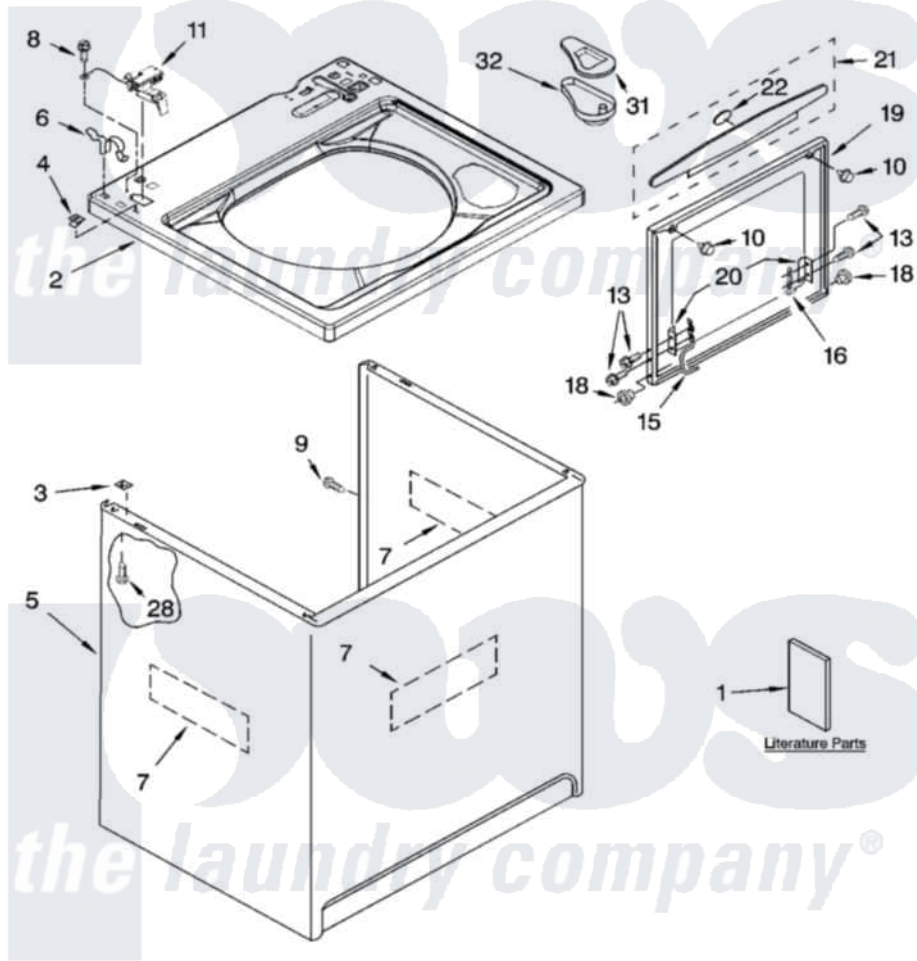

Whirlpool GSW9800PW1 01 - TOP AND CABINET PARTS

TOP AND CABINET PARTS

For Model: GSW9800PW1
(White/Grey)

AUTOMATIC
WASHER

4-05 Litho in U.S.A. (drd)

1

Part No. 8180619

Whirlpool Residential Whirlpool GSW9800PW1 Washer Parts Parts Diagram 01 - TOP AND CABINET PARTS

[Click on the part number to view part](#)

Item	Original Part Number	Replaced By	Status	Part Description
1	3957165		Not Available	Installation Instructions
"	3955869		Not Available	Use & Care Guide
"	3955920		Not Available	Feature Sheet
"	3957482		Not Available	Energy Guide
"	8572889		Not Available	Wiring Diagram
"	N/A		Not Available	Following May Be Purchased DO-IT-YOURSELF REPAIR MANUALS
"	4313896			Do-It-Yourself Repair Manuals
2	8543447			Top
3	62750			Spacer, Cabinet To Top (4)
4	357213			Nut, Push-In
5	63424			Cabinet
6	62780			Clip, Top And Cabinet And Rear Panel
7	3976348			Absorber, Sound
8	3351614			Screw, Gearcase Cover Mounting

9	3357011	308685	Side Trim)
10	9724509		Bumper, Lid
11	8318084		Switch, Lid
13	355274	W10119828	Screw, Lid Hinge Mounting
15	8559336	W10225136	Hinge 7 Pad Assembly
16	91770		Hinge, Lid
18	8319539		Bearing, Lid Hinge
19	8558401	W10193861	Lid
20	21097		Pad, Lid Hinge
21	3956012		Handle, Lid
22	3956010		Insert, Handle
28	3390631		Screw, 10-16 X 3/8
31	3955788		Cover, Dispenser
32	8519517		Dispenser, Bleach