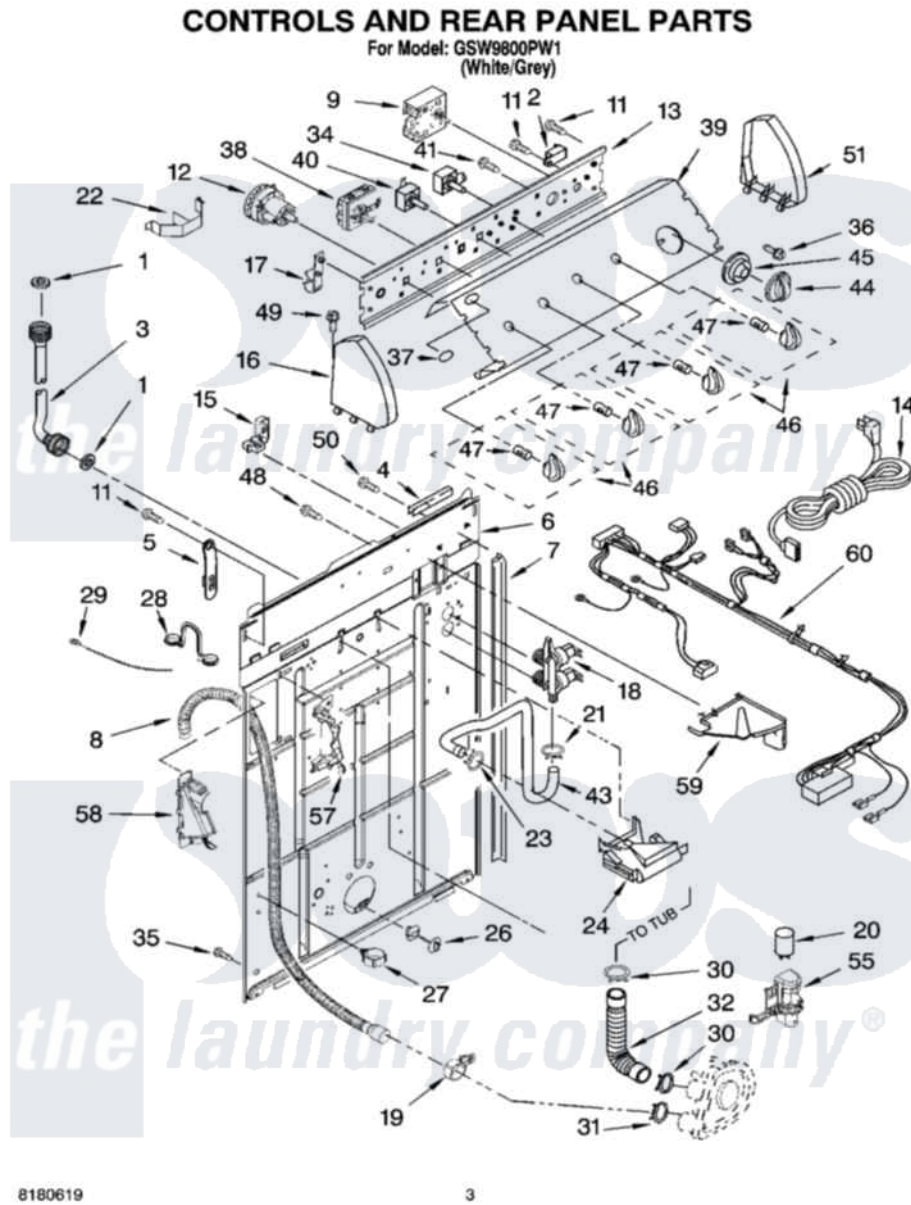

Whirlpool GSW9800PW1 02 - CONTROLS AND REAR PANEL PARTS

8180619

3

Whirlpool Residential Whirlpool GSW9800PW1 Washer Parts Parts Diagram 02 - CONTROLS AND REAR PANEL PARTS

[Click on the part number to view part](#)

Item	Original Part Number	Replaced By	Status	Part Description
1	3976300	16123		Washer Inlet-Hose Miscellaneous Parts Must be Ordered Separately.
2	694419			Mini-Buzzer
3	8571377	89503		Hose-Inlet
"	8571378	89503		Hose-Inlet
4	303294	3367669		Protector, Edge
5	8568314			Strap, Console
6	8318015			Panel, Rear
7	62747			Pad, Rear Panel
8	8559373	W10096921		Drain Hose Assembly
9	8562615			Timer, Control
11	90767			Screw, 8A X 3/8 HeX Washer Head Tapping
12	8528337	W10339317		Switch-WL
13	8544893			Bracket, Control
14	661661	285800		Cord-Power