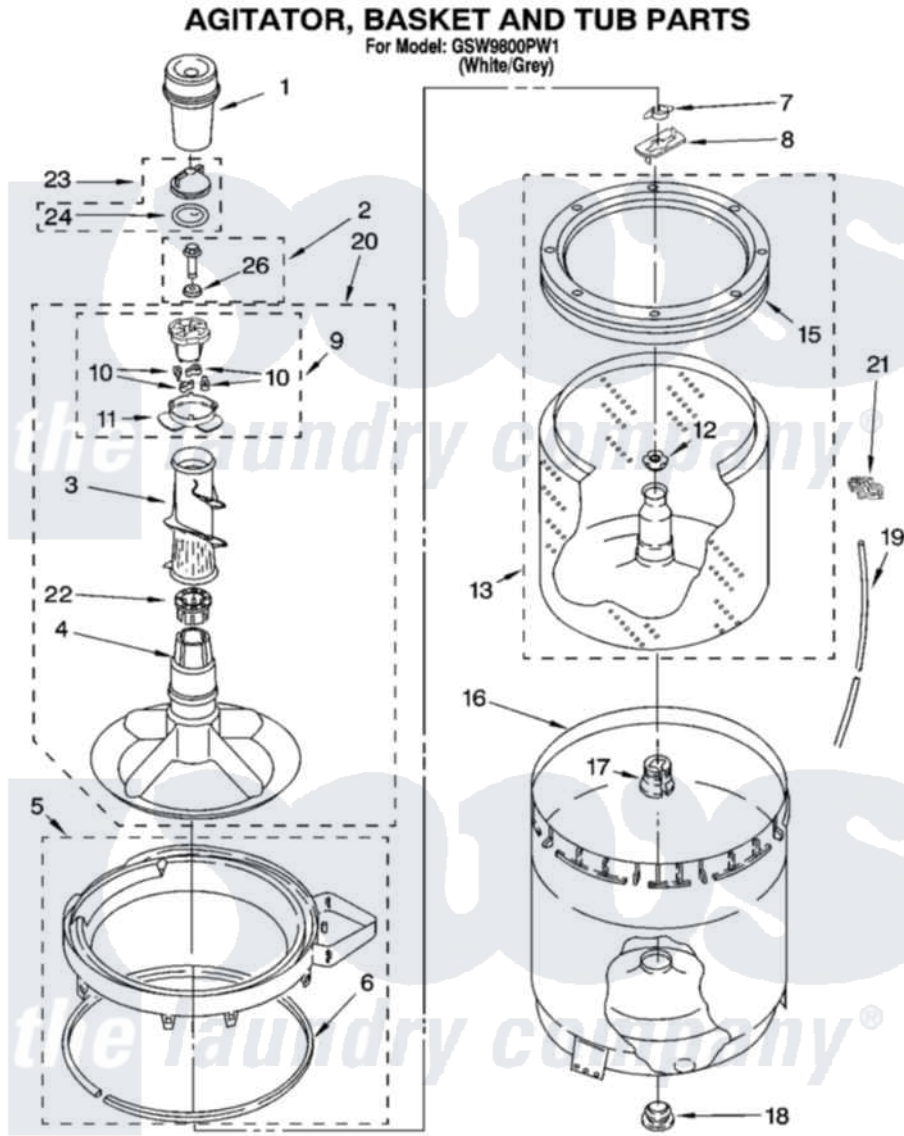

Whirlpool GSW9800PW1 03 - AGITATOR, BASKET AND TUB PARTS

8180619

5

Whirlpool Residential Whirlpool GSW9800PW1 Washer Parts Parts Diagram 03 - AGITATOR, BASKET AND TUB PARTS

[Click on the part number to view part](#)

Item	Original Part Number	Replaced By	Status	Part Description
1	63580			Dispenser, Fabric Softener
2	358237			Screw And Washer
3	3363003			Mover, Clothes
4	3951632			Agitator
5	8528150	W10445870		Ring-Tub
6	3976308			Gasket, Tub Ring
7	3354845			Clip, Agitator
8	3355921	8543666		Washer, Agitator
9	3951682	285809		Cam-Agitator
10	3366877	80040		Dog-Agitator
11	3952374			Bearing, Driven Cam
12	21366			Nut, Spanner
13	8526016	W10389328		Clothes Container, Assembly
15	8519788	387240		Ring, Balance
16	63849			Strain Relief, Power Cord
17	389140			Tub Block, Basket Drive

18	383727		Gasket, Centerpodt
19	3347780	353244	Hose, Pressure Switch
20	3951744		Agitator Assembly
21	2219077		Clip, Pressure Switch Hose
22	3951608		Spacer, Thrust
23	3354733	W10074580	Cap, Barrier
24	3348855	W10072840	Fabric Softener
26	3949550		Washer