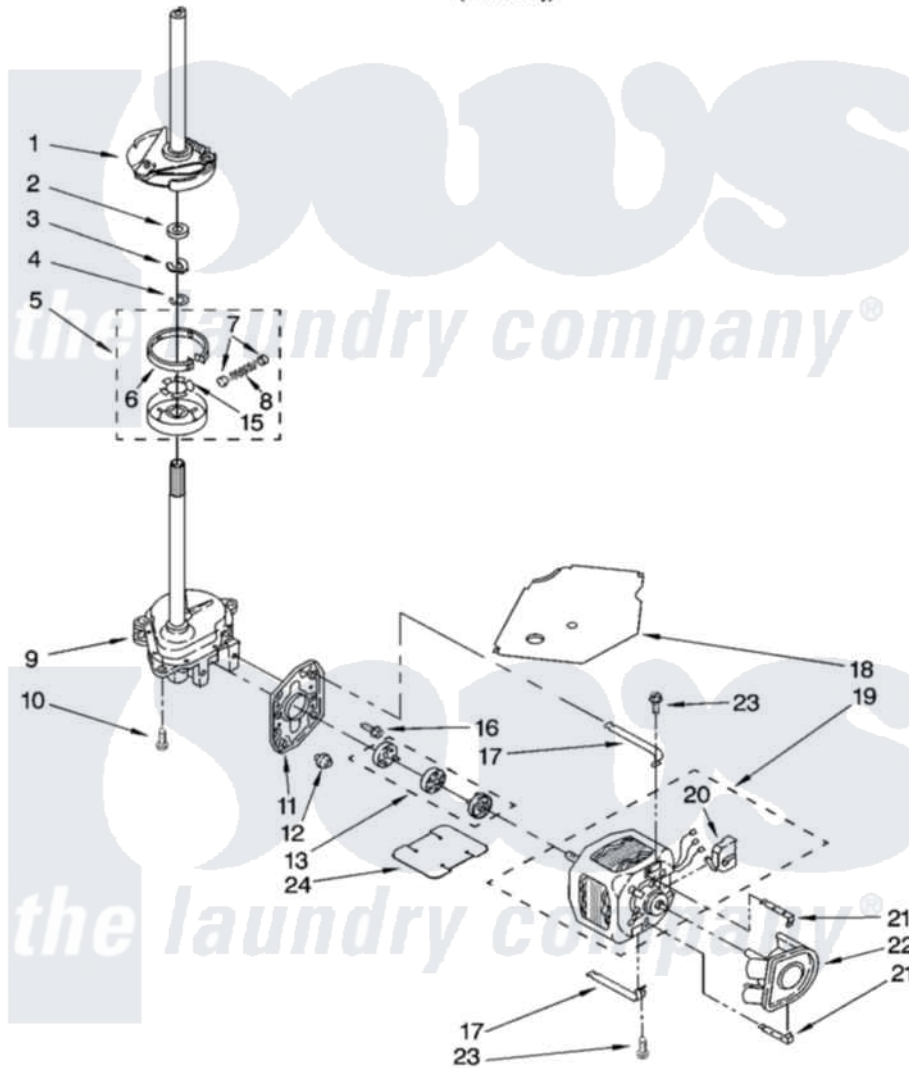

Whirlpool GSW9800PW1 04 - BRAKE, CLUTCH, GEARCASE, MOTOR AND PUMP PARTS

BRAKE, CLUTCH, GEARCASE, MOTOR AND PUMP PARTS

For Model: GSW9800PW1
(White/Grey)

8180619

7

Whirlpool [Residential Whirlpool GSW9800PW1 Washer Parts](#) Parts Diagram 04 - BRAKE, CLUTCH, GEARCASE, MOTOR AND PUMP PARTS
Click on the part number to view part

Item	Original Part Number	Replaced By	Status	Part Description
1	388952	285792		Basketdrive
2	63292			Washer, Spin Tube Thrust
3	62697	W10080230		Ring, Spin Tube Support
4	63283	285353		Ring
5	3951311	285785		Clutch
6	3951308	285790		Lining
7	62646			Cap, Clutch Spring
8	3946792			Spring And Damper Assembly
9	3360630	3360629		Gearcase
10	3357334	3400516		Screw Anti-Rattle
11	62611			Plate, Motor Mount To Gearcase
12	62691			Grommet, Motor
13	285753	285753A		Coupling
15	3355454			Clip, Main Drive

16	3400516		Screw Anti-Rattle
17	3349637	W10086010	Retainer, Motor
18	3362089		Shield, Tub To Motor
19	8529935		Motor, Main Drive
20	8529896		Switch, Main Drive Motor
21	8546127		Retainer, Pump
22	3363394		Pump
23	3387485	273556	Screw, 10-16 X 5/8
24	3946532		Shield, Motor