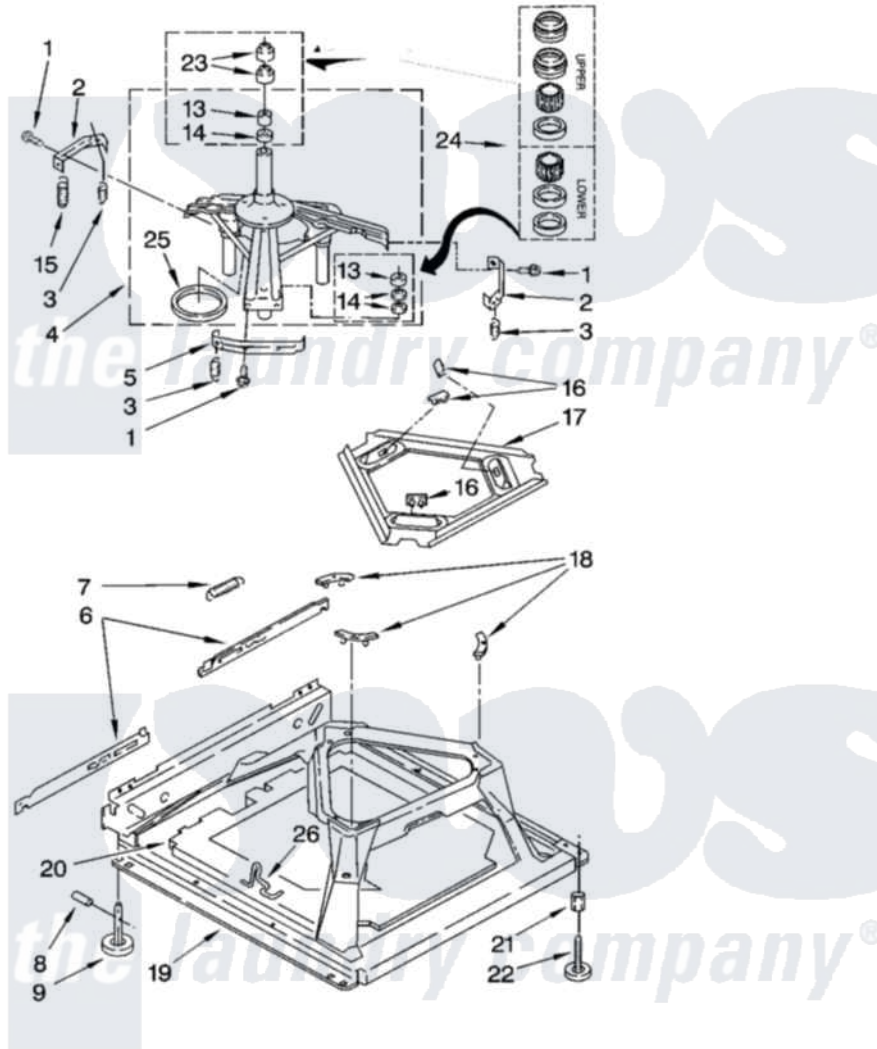

Whirlpool GSW9800PW1 05 - MACHINE BASE PARTS

MACHINE BASE PARTS

For Model: GSW9800PW1
(White/Grey)

8

8180619

Whirlpool [Residential Whirlpool GSW9800PW1 Washer Parts](#) Parts Diagram 05 - MACHINE BASE PARTS
Click on the part number to view part

Item	Original Part Number	Replaced By	Status	Part Description
1	3400076			Screw, Bracket Mounting
2	64067			Bracket, Spring Outer
3	63907			Spring, Suspension
4	8575214	280184		Support
5	64065			Bracket, Spring Outer
6	63466			Link, Leveling Mechanism
7	62597	8316845		Spring
8	62837			Pin, Knurled
9	62596	285244		Feet-Leveling
13	3347047	8546455		Bearing, Centerpost
14	357409	359449		Seal, Agitator Shaft
15	8318050	285901		Spring
16	62568	285219		Pad
17	3946509			Plate, Suspension
18	3363660	285744		Pad
19	3946512	285771		Base

20	8544816		Absorber, Sound
21	3359452		Nut, Lock
22	389102	W10001130	Foot, Leveling
23	356934	8577376	Seal, Centerpost
24	285203		Centerpost Bearing Kit
25	63134		Ring, Sound Deadening
26	63806	W10145155	Retainer, Suspension Spring