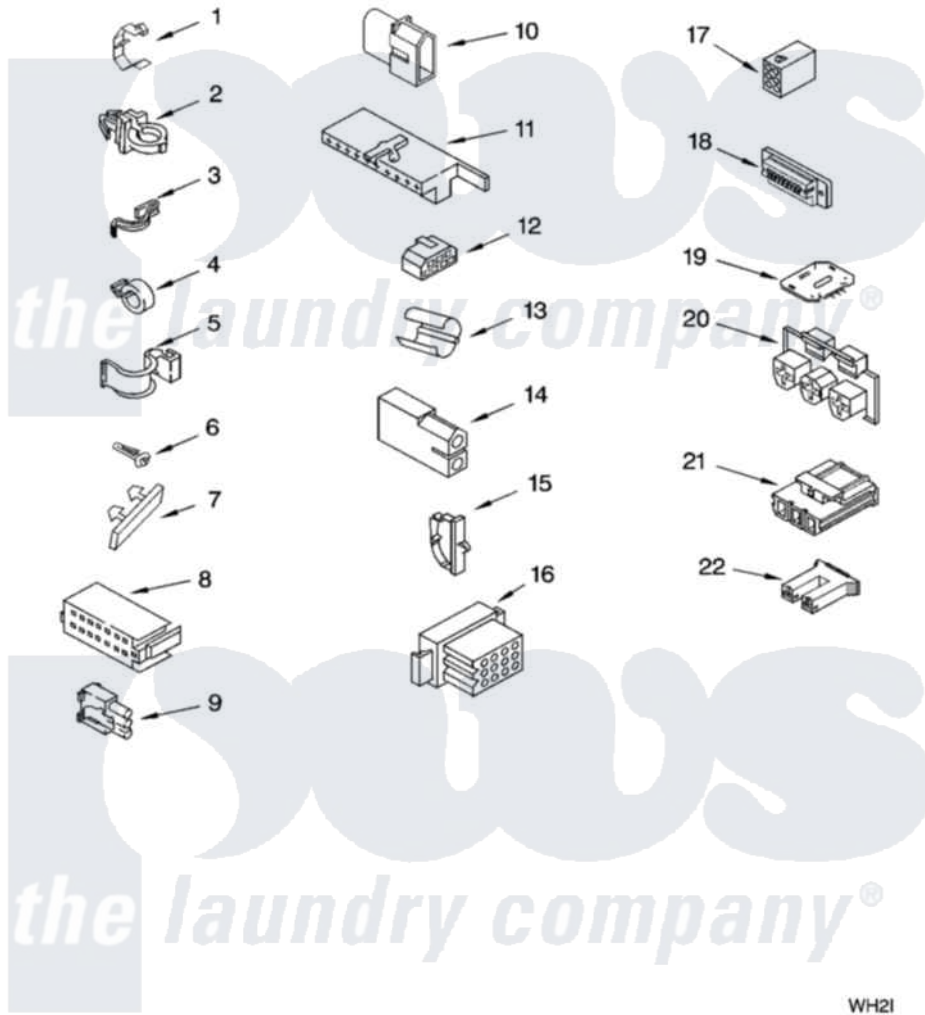

Whirlpool GSW9800PW1 06 - WIRING HARNESS PARTS

WIRING HARNESS PARTS

For Model: GSW9800PW1
(White/Grey)

WH21

8180619

9

Whirlpool [Residential Whirlpool GSW9800PW1 Washer Parts](#) Parts Diagram 06 - WIRING HARNESS PARTS
Click on the part number to view part

Item	Original Part Number	Replaced By	Status	Part Description
1	3349557			Retainer, Harness
2	388498		Not Available	Clip, Harness
3	3347812	8528351		Clip
4	3352501	8559320		Restraint, Hose
5	90016			Clip, Pressure Switch Hose
6	3390496	8281256		Clip, Harness
7	389379			Retainer, Side To Feature Panel
8	3948614			Disconnect Block
"	352089			Timer, Block Disconnect
9	62889			Receptacle, Terminal
10	353424			Plug, Terminal
11	62505			Block, Disconnect
12	3347243			Block, Disconnect
13	63523			Harness, Protector
14	717252			Receptacle, Terminal
15	3352944			Clip, Harness

16	3390423	Not Available	Block, Disconnect (12-Way) (Timer) (Use Term. 94613)
17	3347730	Not Available	Receptacle, (6-Way) (Use Term. 94613)
18	3349494		Connector, Etc
19	3407125	3955728	Control, Etc
20	3948617	2172937	Connector
21	3360056		Connector
22	3354925		Block, Connector
"	3354926		Block, Connector