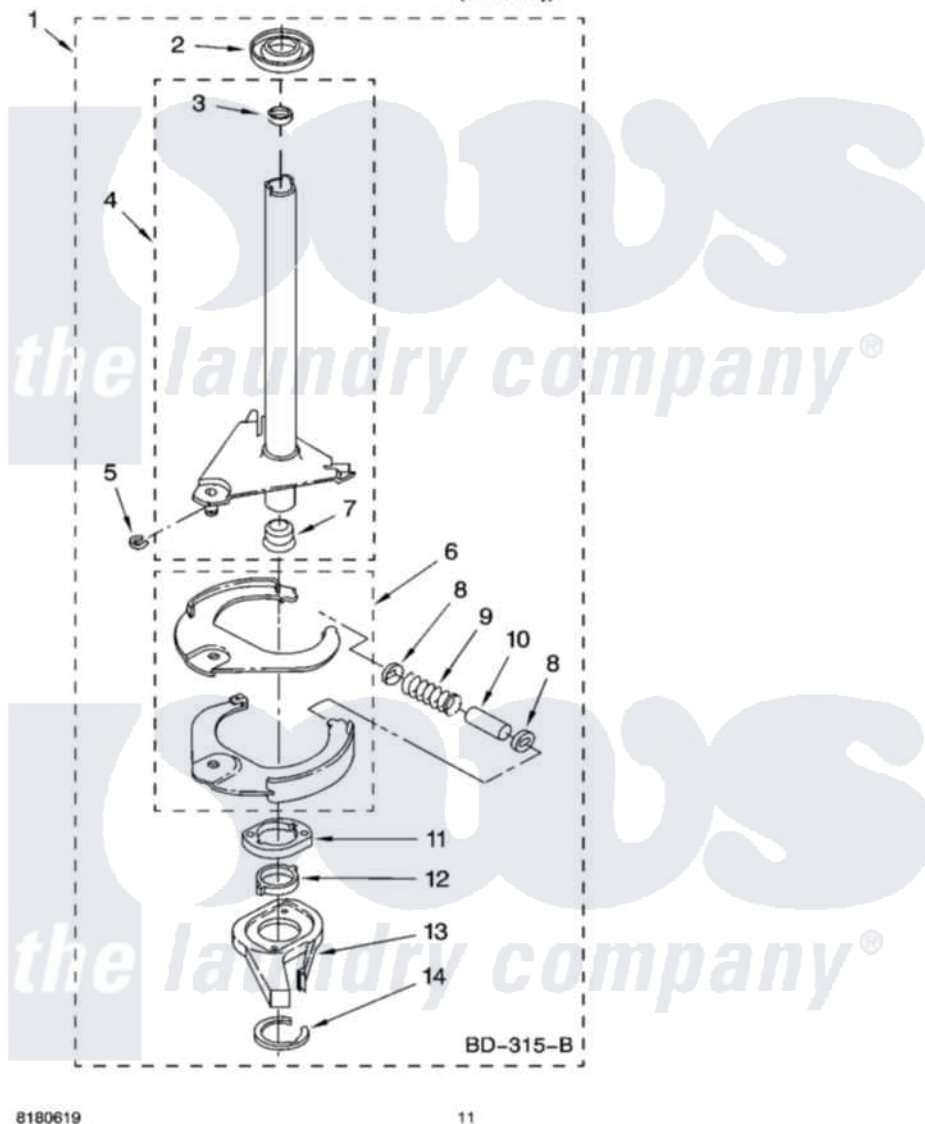

Whirlpool GSW9800PW1 07 - BRAKE AND DRIVE TUBE PARTS

BRAKE AND DRIVE TUBE PARTS

For Model: GSW9800PW1
(White/Grey)

8180619

11

Whirlpool Residential Whirlpool GSW9800PW1 Washer Parts Parts Diagram 07 - BRAKE AND DRIVE TUBE PARTS

Click on the part number to view part

Item	Original Part Number	Replaced By	Status	Part Description
1	388952	285792		Basketdrive
2	62658			Ring, Thrust
3	356427			Seal, Spin Pinion
4	64027	64208		Tube-Spin
5	64035	W10083190		Ring, Retaining
6	64232	285438		Shoe-Brake
7	62703	8546462		"T" Bearing, Spin Tube
8	3353956	285658		Sleeve
9	387806		Not Available	Spring, Brake
10	3355360	285658		Sleeve
11	661516	8546461		Cam, Brake Release
12	63022			Sleeve, Cam
13	64194	285790		Lining
14	90368	W10083200		Ring, Retaining
"	N/A		Not Available	FOLLOWING PARTS NOT ILLUSTRATED
"	285208			Lubricant