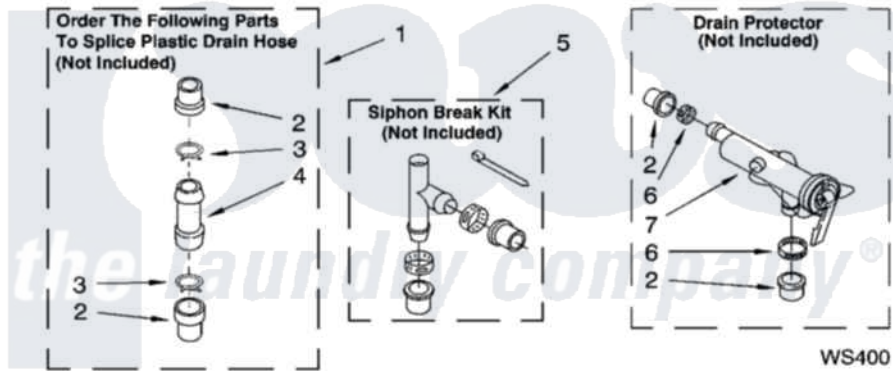

**Whirlpool GSW9800PW1 09 - WATER SYSTEM PARTS, MISCELLANEOUS PARTS, OPTIONAL PARTS (NOT INCLUDED)**

**WATER SYSTEM PARTS**

For Model: GSW9800PW1  
(White/Grey)

8180619

13

Whirlpool [Residential Whirlpool GSW9800PW1 Washer Parts](#) Parts Diagram 09 - WATER SYSTEM PARTS, MISCELLANEOUS PARTS, OPTIONAL PARTS (NOT INCLUDED)

[Click on the part number to view part](#)

Item	Original Part Number	Replaced By	Status	Part Description
1	<a href="#">285442</a>			Water System Parts
2	<a href="#">285321</a>			Water System Parts
3	370447	<a href="#">285655</a>		Clamp, Hose
4	<a href="#">16272</a>			Connector, Straight
5	<a href="#">285320</a>			Water System Parts
6	65349	<a href="#">285655</a>		Clamp, Hose
7	<a href="#">367031</a>			Water System Parts
1	<a href="#">3957361</a>			Miscellaneous Parts Bag
2	3976300	<a href="#">16123</a>		Washer Inlet-Hose Miscellaneous Parts Must be Ordered Separately.
3	<a href="#">3359452</a>			Nut, Lock
4	389102	<a href="#">W10001130</a>		Foot, Leveling
	<a href="#">72017</a>			Paint, Touch-Up
"	<a href="#">350938</a>			Paint, Pressurized Spray B