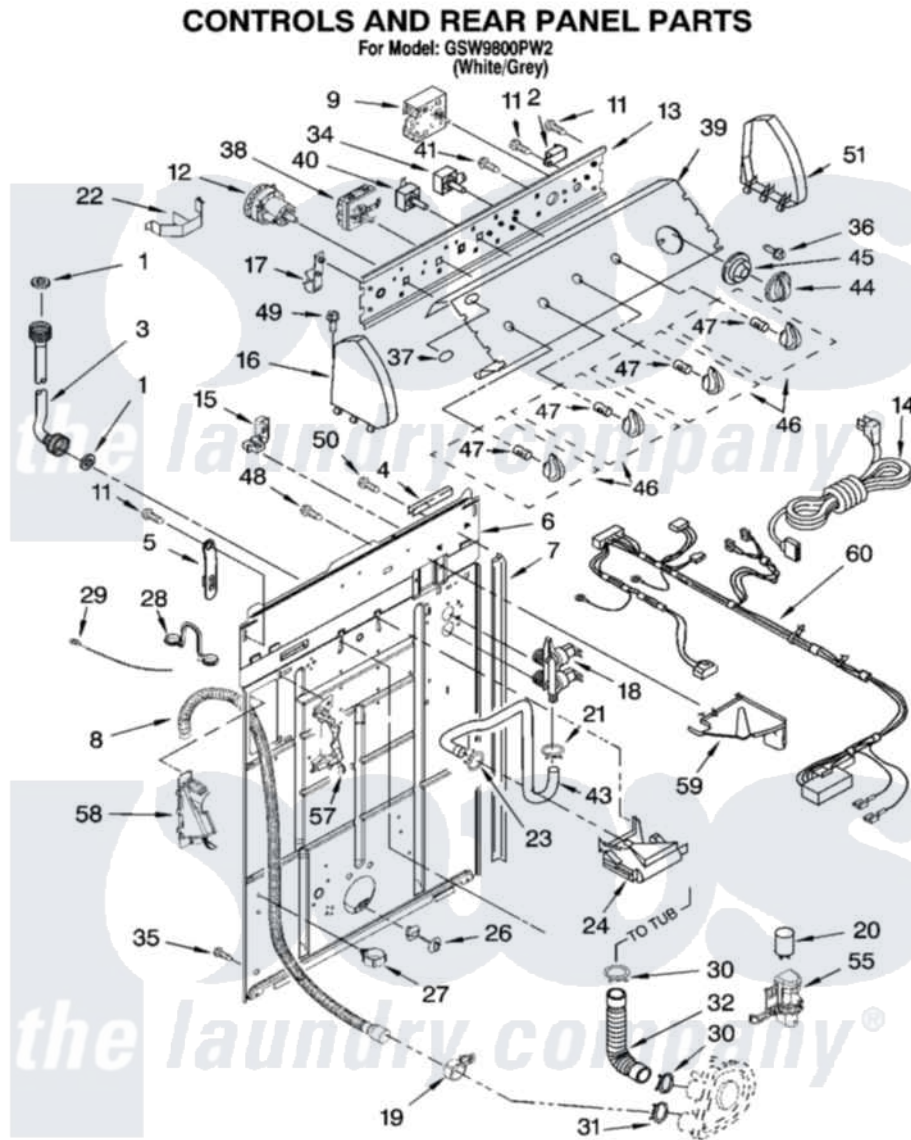

Whirlpool GSW9800PW2 02 - CONTROLS AND REAR PANEL PARTS

8180909

3

Whirlpool Residential Whirlpool GSW9800PW2 Washer Parts Parts Diagram 02 - CONTROLS AND REAR PANEL PARTS

[Click on the part number to view part](#)

Item	Original Part Number	Replaced By	Status	Part Description
1	3976300	16123		Washer Inlet-Hose Miscellaneous Parts Must be Ordered Separately.
2	694419			Mini-Buzzer
3	8571377	89503		Hose-Inlet
"	8571378	89503		Hose-Inlet
4	303294	3367669		Protector, Edge
5	8568314			Strap, Console
6	8318015			Panel, Rear
7	62747			Pad, Rear Panel
8	8559373	W10096921		Drain Hose Assembly
9	8562615			Timer, Control
11	90767			Screw, 8A X 3/8 HeX Washer Head Tapping
12	8528337	W10339317		Switch-WL
13	8544893			Bracket, Control
14	661661	285800		Cord-Power