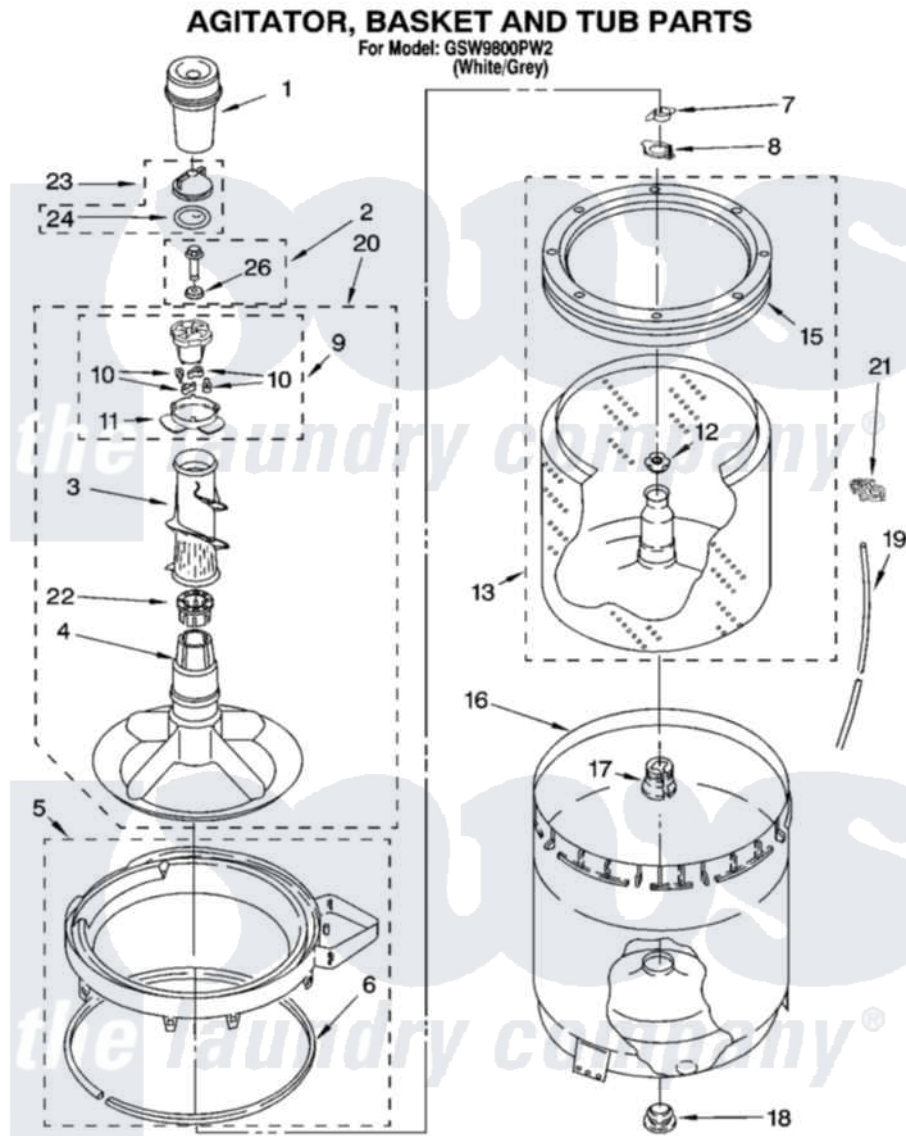

Whirlpool GSW9800PW2 03 - AGITATOR, BASKET AND TUB PARTS

8180909

5

Whirlpool Residential Whirlpool GSW9800PW2 Washer Parts Parts Diagram 03 - AGITATOR, BASKET AND TUB PARTS

Click on the part number to view part

| Item | Original Part Number | Replaced By | Status | Part Description |
|------|-------------------------|---------------------------|--------|-----------------------------|
| 1 | 63580 | | | Dispenser, Fabric Softener |
| 2 | 358237 | | | Screw And Washer |
| 3 | 3363003 | | | Mover, Clothes |
| 4 | 3951632 | | | Agitator |
| 5 | 8528150 | W10445870 | | Ring-Tub |
| 6 | 3976308 | | | Gasket, Tub Ring |
| 7 | 3354845 | | | Clip, Agitator |
| 8 | 8543666 | | | Washer, Agitator |
| 9 | 3951682 | 285809 | | Cam-Agitator |
| 10 | 3366877 | 80040 | | Dog-Agitator |
| 11 | 3952374 | | | Bearing, Driven Cam |
| 12 | 21366 | | | Nut, Spanner |
| 13 | 8526016 | W10389328 | | Clothes Container, Assembly |
| 15 | 8519788 | 387240 | | Ring, Balance |
| 16 | 63849 | | | Strain Relief, Power Cord |
| 17 | 389140 | | | Tub Block, Basket Drive |

| | | | |
|----|-------------------------|---------------------------|----------------------------|
| 18 | 383727 | | Gasket, Centerpodt |
| 19 | 3347780 | 353244 | Hose, Pressure Switch |
| 20 | 3951744 | | Agitator Assembly |
| 21 | 2219077 | | Clip, Pressure Switch Hose |
| 22 | 3951608 | | Spacer, Thrust |
| 23 | 3354733 | W10074580 | Cap, Barrier |
| 24 | 3348855 | W10072840 | Fabric Softener |
| 26 | 3949550 | | Washer |