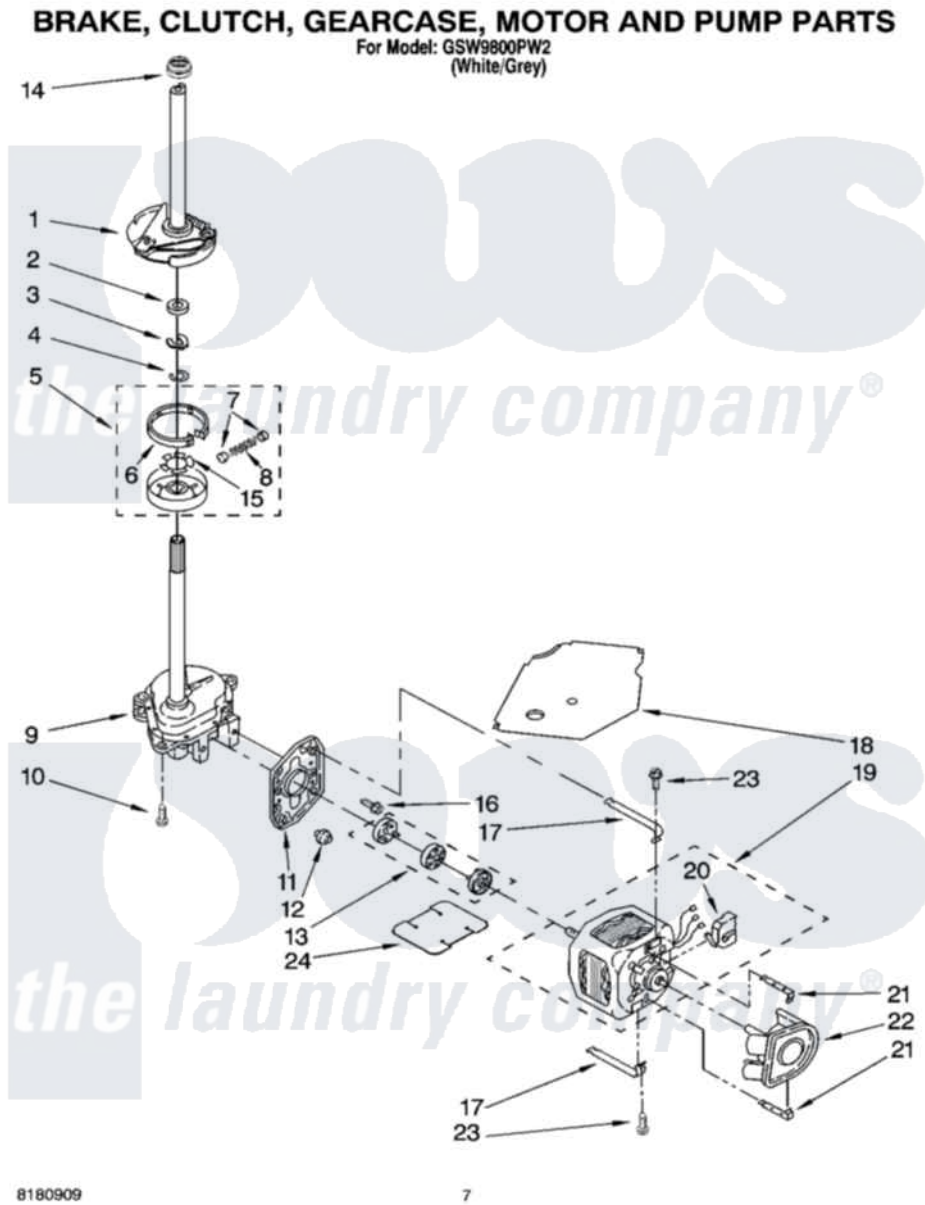

# Whirlpool GSW9800PW2 04 - BRAKE, CLUTCH, GEARCASE, MOTOR AND PUMP PARTS

Whirlpool [Residential Whirlpool GSW9800PW2 Washer Parts](#) Parts Diagram 04 - BRAKE, CLUTCH, GEARCASE, MOTOR AND PUMP PARTS  
Click on the part number to view part

| Item | Original Part Number    | Replaced By               | Status | Part Description               |
|------|-------------------------|---------------------------|--------|--------------------------------|
| 1    | 388952                  | <a href="#">285792</a>    |        | Basketdrive                    |
| 2    | <a href="#">63292</a>   |                           |        | Washer, Spin Tube Thrust       |
| 3    | 62697                   | <a href="#">W10080230</a> |        | Ring, Spin Tube Support        |
| 4    | 63283                   | <a href="#">285353</a>    |        | Ring                           |
| 5    | 3951311                 | <a href="#">285785</a>    |        | Clutch                         |
| 6    | 3951308                 | <a href="#">285790</a>    |        | Lining                         |
| 7    | <a href="#">62646</a>   |                           |        | Cap, Clutch Spring             |
| 8    | <a href="#">3946792</a> |                           |        | Spring And Damper Assembly     |
| 9    | 3360630                 | <a href="#">3360629</a>   |        | Gearcase                       |
| 10   | 3357334                 | <a href="#">3400516</a>   |        | Screw Anti-Rattle              |
| 11   | <a href="#">62611</a>   |                           |        | Plate, Motor Mount To Gearcase |
| 12   | <a href="#">62691</a>   |                           |        | Grommet, Motor                 |
| 13   | 285753                  | <a href="#">285753A</a>   |        | Coupling                       |
| 14   | <a href="#">8577374</a> |                           |        | Seal, Centerpost               |