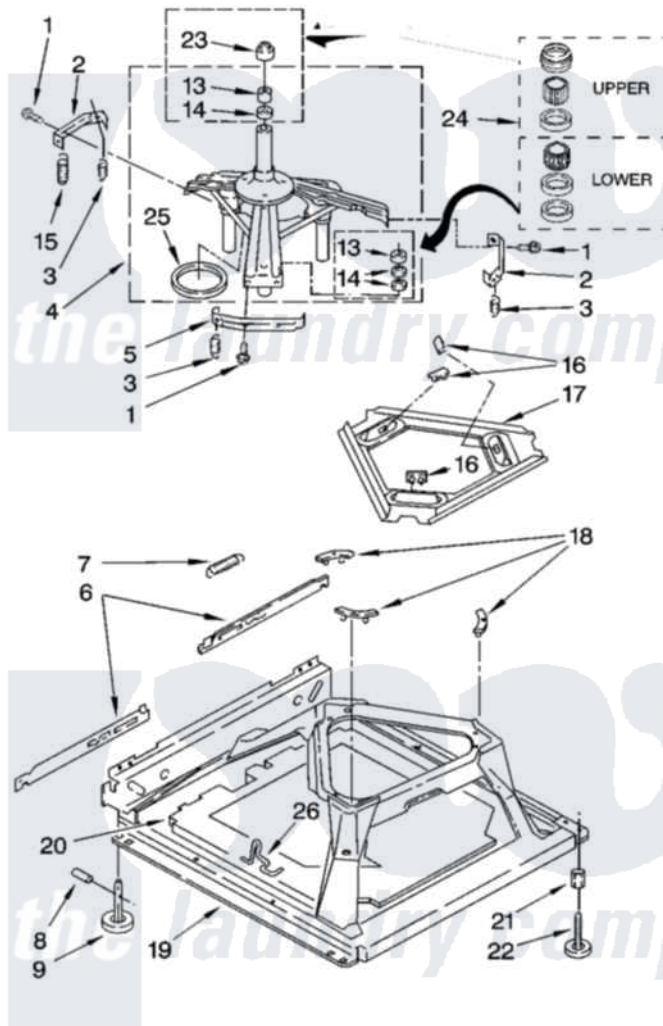

Whirlpool GSW9800PW2 05 - MACHINE BASE PARTS

MACHINE BASE PARTS

For Model: GSW9800PW2
(White/Grey)

8

8180909

Whirlpool [Residential Whirlpool GSW9800PW2 Washer Parts](#) Parts Diagram 05 - MACHINE BASE PARTS
Click on the part number to view part

Item	Original Part Number	Replaced By	Status	Part Description
1	3400076			Screw, Bracket Mounting
2	64067			Bracket, Spring Outer
3	63907			Spring, Suspension
4	8575214	280184		Support
5	64065			Bracket, Spring Outer
6	63466			Link, Leveling Mechanism
7	62597	8316845		Spring
8	62837			Pin, Knurled
9	62596	285244		Feet-Leveling
13	3347047	8546455		Bearing, Centerpost
14	357409	359449		Seal, Agitator Shaft
15	8318050	285901		Spring
16	62568	285219		Pad
17	3946509			Plate, Suspension
18	3363660	285744		Pad
19	3946512	285771		Base

20	8544816		Absorber, Sound
21	3359452		Nut, Lock
22	389102	W10001130	Foot, Leveling
23	8577376		Seal, Centerpost
24	285203		Centerpost Bearing Kit
25	63134		Ring, Sound Deadening
26	63806	W10145155	Retainer, Suspension Spring