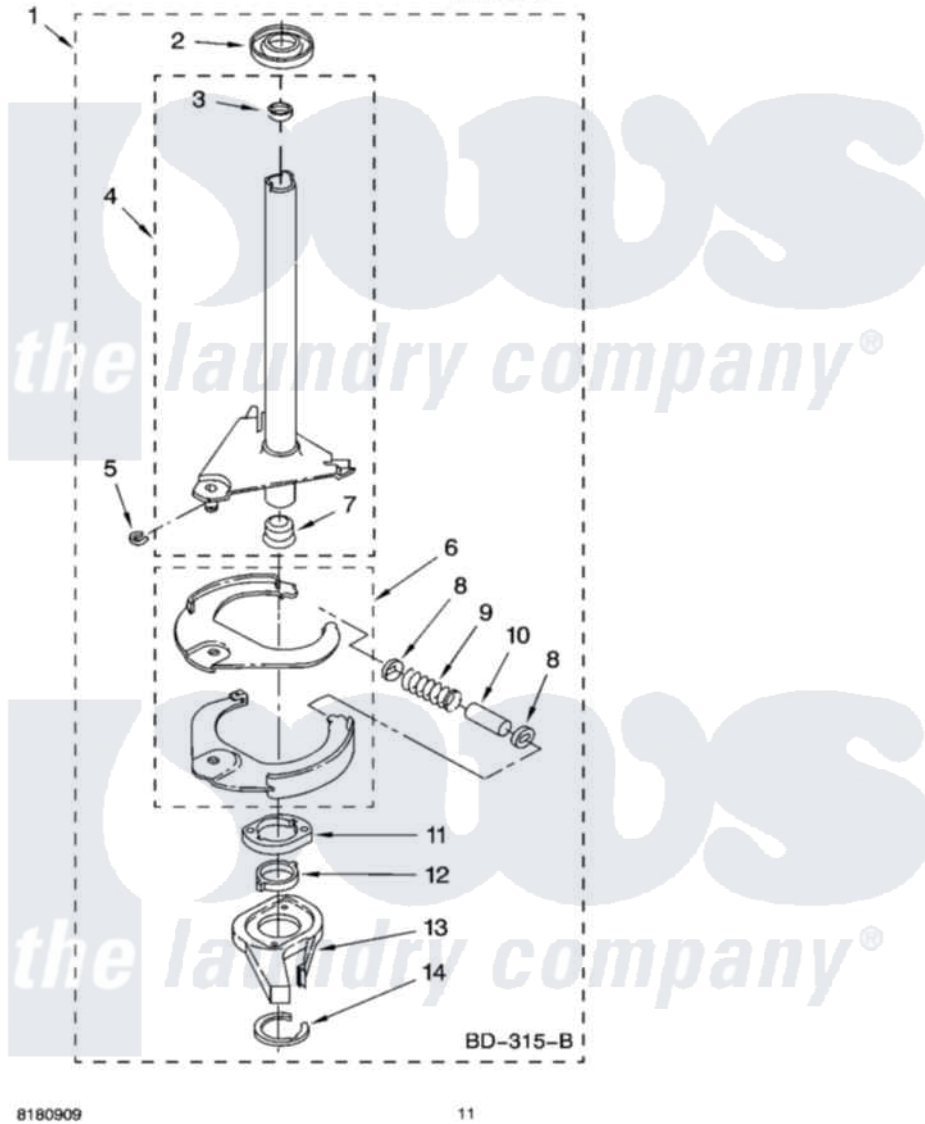

# Whirlpool GSW9800PW2 07 - BRAKE AND DRIVE TUBE PARTS

## BRAKE AND DRIVE TUBE PARTS

For Model: GSW9800PW2  
(White/Grey)

8180909

11

Whirlpool Residential Whirlpool GSW9800PW2 Washer Parts Parts Diagram 07 - BRAKE AND DRIVE TUBE PARTS  
Click on the part number to view part

Item	Original Part Number	Replaced By	Status	Part Description
1	388952	<a href="#">285792</a>		Basketdrive
2	<a href="#">62658</a>			Ring, Thrust
3	<a href="#">356427</a>			Seal, Spin Pinion
4	64027	<a href="#">64208</a>		Tube-Spin
5	64035	<a href="#">W10083190</a>		Ring, Retaining
6	64232	<a href="#">285438</a>		Shoe-Brake
7	62703	<a href="#">8546462</a>		"T" Bearing, Spin Tube
8	3353956	<a href="#">285658</a>		Sleeve
9	387806		Not Available	Spring, Brake
10	3355360	<a href="#">285658</a>		Sleeve
11	661516	<a href="#">8546461</a>		Cam, Brake Release
12	<a href="#">63022</a>			Sleeve, Cam
13	64194	<a href="#">285790</a>		Lining
14	90368	<a href="#">W10083200</a>		Ring, Retaining
"	N/A		Not Available	FOLLOWING PARTS NOT ILLUSTRATED
"	<a href="#">285208</a>			Lubricant