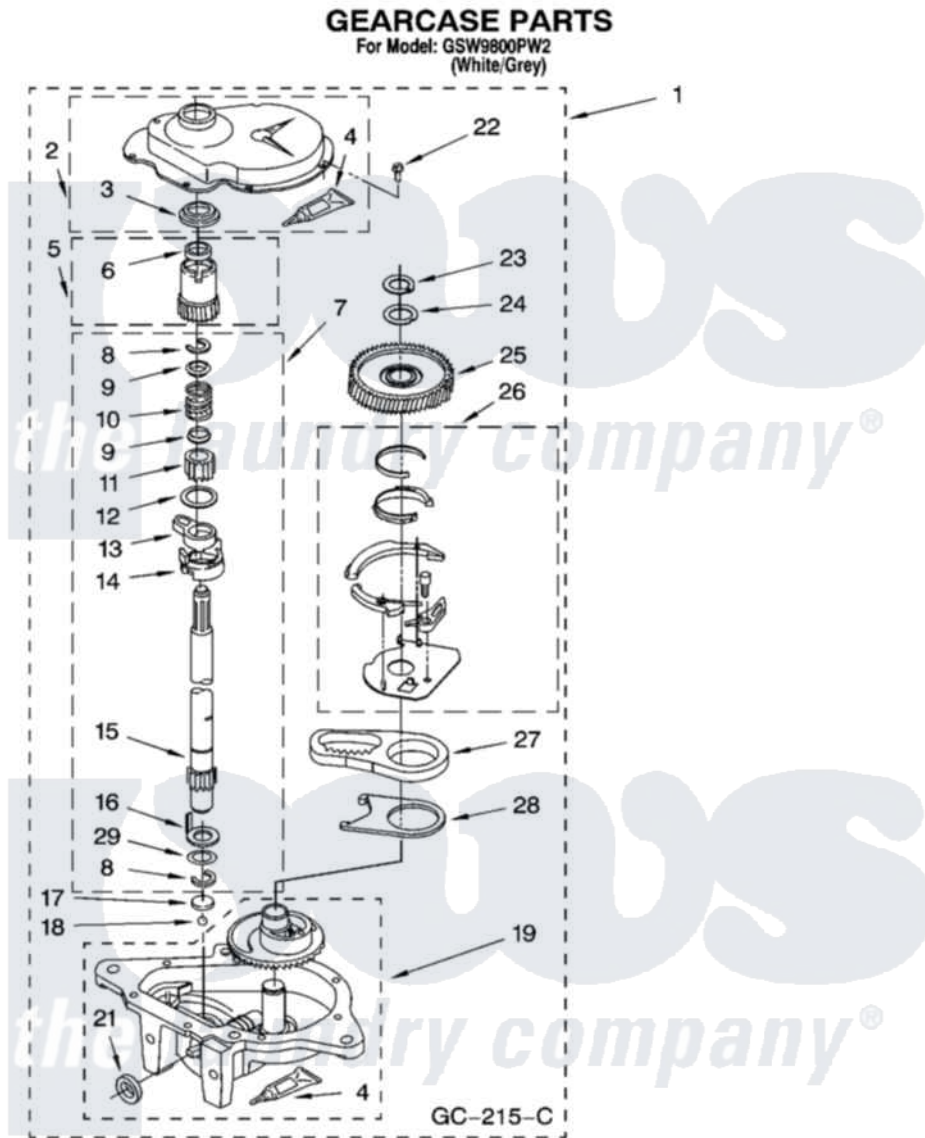

Whirlpool GSW9800PW2 08 - GEARCASE PARTS

12

8180909

Whirlpool Residential Whirlpool GSW9800PW2 Washer Parts Parts Diagram 08 - GEARCASE PARTS
Click on the part number to view part

Item	Original Part Number	Replaced By	Status	Part Description
1	3360630	3360629		Gearcase
2	285202			Cover, Gearcase
3	3349985			Seal, Gearcase Cover
4	285195			Sealer Sealer, Gasket
5	63320	285362		Gear and Pinion
6	356427			Seal, Spin Pinion
7	389387			Shaft, Agitator
8	90369		Not Available	Ring, Retaining (2)
9	62677			Retainer, Spring
10	62676			Spring, Agitator
11	63273	285509		Shaft, Agitator
12	62619			Washer, Agitator Gear
13	62580	285206		Cam-Agitator
14	62581	285206		Cam-Agitator
15	285509			Shaft, Agitator
16	62618			Washer, Cam Thrust

17	16018	285205	Bearing
18	85529	285205	Bearing
19	389230	285515	Gearcase
21	285352		Seal Kit, Thrust Plug
22	3351614		Screw, Gearcase Cover Mounting
23	3362552	285765	Ring-Retr
24	285735	285766	Washer Kit, Thrust
25	62570	285362	Gear and Pinon
26	388253	999516	Shelf-Glas
27	3349296	8546456	Rack, Connecting
28	62621		Actuator, Shift
29	388815		Washer, Intermediate 1 3976263 Miscellaneous Parts Bag 2 3976300 Washer, Inlet Hose 3 3366913 Clamp, Hose