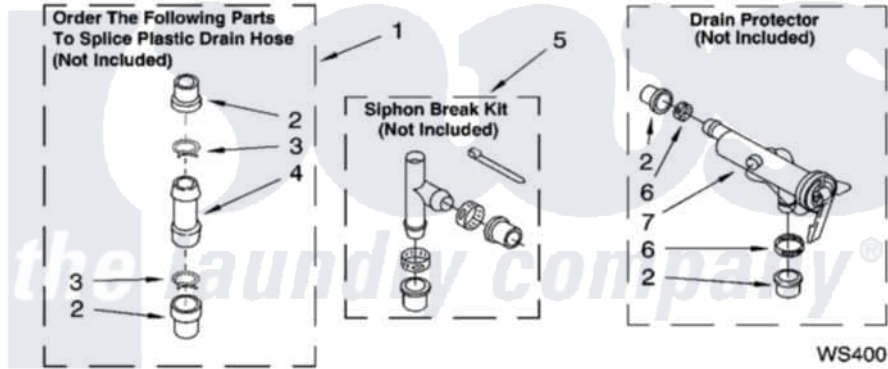

**Whirlpool GSW9800PW2 09 - WATER SYSTEM PARTS, OPTIONAL PARTS
(NOT INCLUDED)**

WATER SYSTEM PARTS

For Model: GSW9800PW2
(White/Grey)

8180909

13

Whirlpool [Residential Whirlpool GSW9800PW2 Washer Parts](#) Parts Diagram 09 - WATER SYSTEM PARTS,
OPTIONAL PARTS (NOT INCLUDED)
Click on the part number to view part

Item	Original Part Number	Replaced By	Status	Part Description
1	285442			Water System Parts
2	285321			Water System Parts
3	370447	285655		Clamp, Hose
4	16272			Connector, Straight
5	285320			Water System Parts
6	65349	285655		Clamp, Hose
7	367031			Water System Parts
	72017			Paint, Touch-Up
"	350938			Paint, Pressurized Spray B
"	350930			Paint, Pressurized Spray B
"	799344			Paint, Touch-Up)
"	N/A		Not Available	OIL
"	350572			Oil
"	N/A		Not Available	LUBRICANT
"	285208			Lubricant