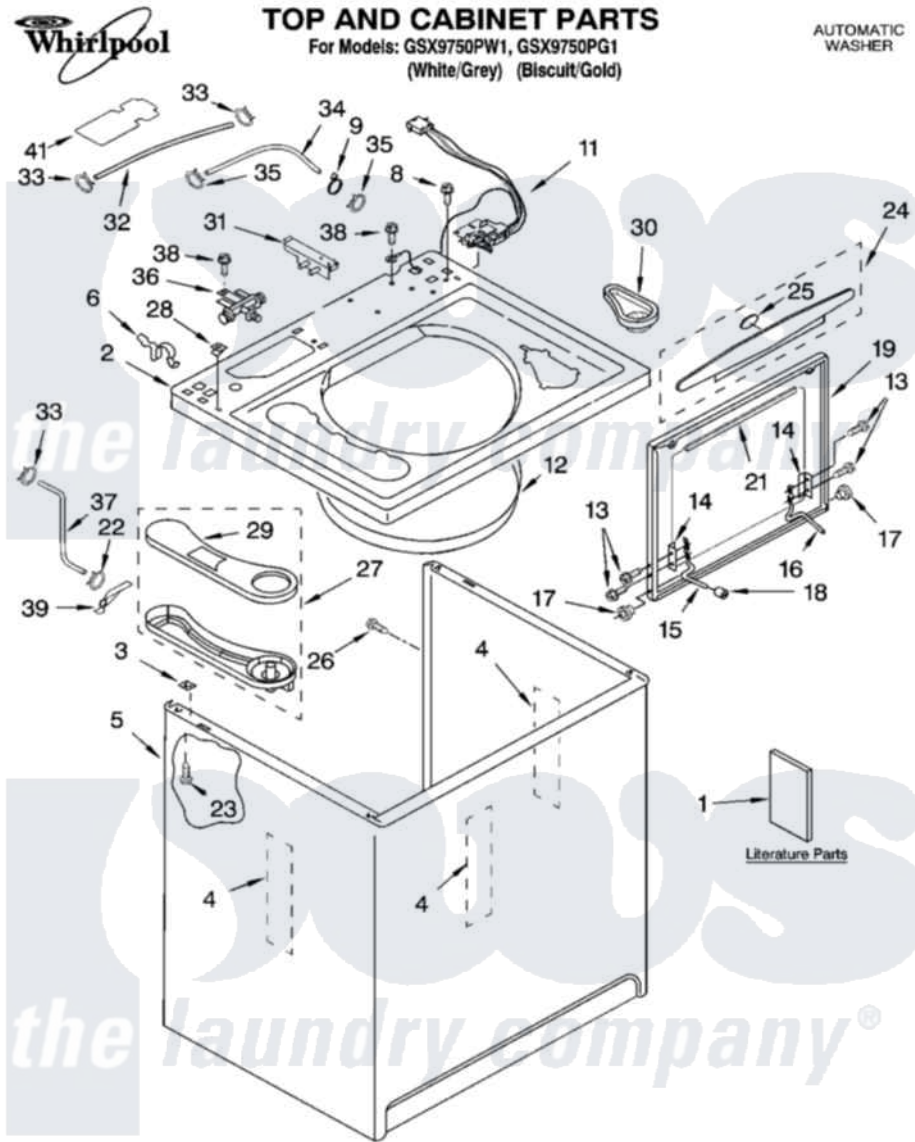

Whirlpool GSX9750PG1 01 - TOP AND CABINET PARTS

11-05 Printed in U.S.A. (drd)

1

Part No. 8181017

Whirlpool Residential Whirlpool GSX9750PG1 Washer Parts Parts Diagram 01 - TOP AND CABINET PARTS
 Click on the part number to view part

Item	Original Part Number	Replaced By	Status	Part Description
1	3956025		Not Available	Installation Instructions
"	8578240		Not Available	Use & Care Guide
"	8558794		Not Available	Wiring Diagram
"	3957473		Not Available	Energy Guide
"	N/A		Not Available	Following May Be Purchased DO-IT-YOURSELF REPAIR MANUALS
"	4313896			Do-It-Yourself Repair Manuals
2	8274365			Top
"	8274367			Top
3	62750			Spacer, Cabinet To Top (4)
4	3976348			Absorber, Sound
5	63424			Cabinet
"	3954357			Cabinet
6	62780			Clip, Top And Cabinet And Rear Panel
8	3400611			Screw And Washer, Lid Switch

9	3352501	8559320	Restraint, Hose
11	8054980		Switch, Lid
12	8271956		Splash Shield Assembly
13	355274	W10119828	Screw, Lid Hinge Mounting
14	21097		Pad, Lid Hinge
15	8055257		Hinge, Lid
16	8055256		Hinge, Lid
17	8319539		Bearing, Lid Hinge
18	19119		Bumper, Lid Hinge
19	3957095	3957555	Lid
"	3957096	285972	Lid
21	8054939		Seal, Lid
22	371505	596669	Clamp, Manifold
23	3390631		Screw, 10-16 X 3/8
24	3956012		Handle, Lid
"	3956011		Handle, Lid
25	3956010		Insert, Handle
26	3357011	308685	Side Trim)
27	8055237		Dispenser, Bleach And Fabric Softener
28	357213		Nut, Push-In
29	8571813		Cover, Dispenser
30	8573834	Not Available	Dispenser, Detergent
31	8055243		Connector, 2-Port
32	8055266		Hose, Fabric Softener
33	371506	596669	Clamp, Manifold
34	8055267	8317938	Hose
35	301958	596669	Clamp, Manifold
36	8272010		Connector, Venturi
37	8283537		Hose, Bleach
38	3351614		Screw, Gearcase Cover Mounting
39	8271943		Restraint
41	8541605		Cover, Access