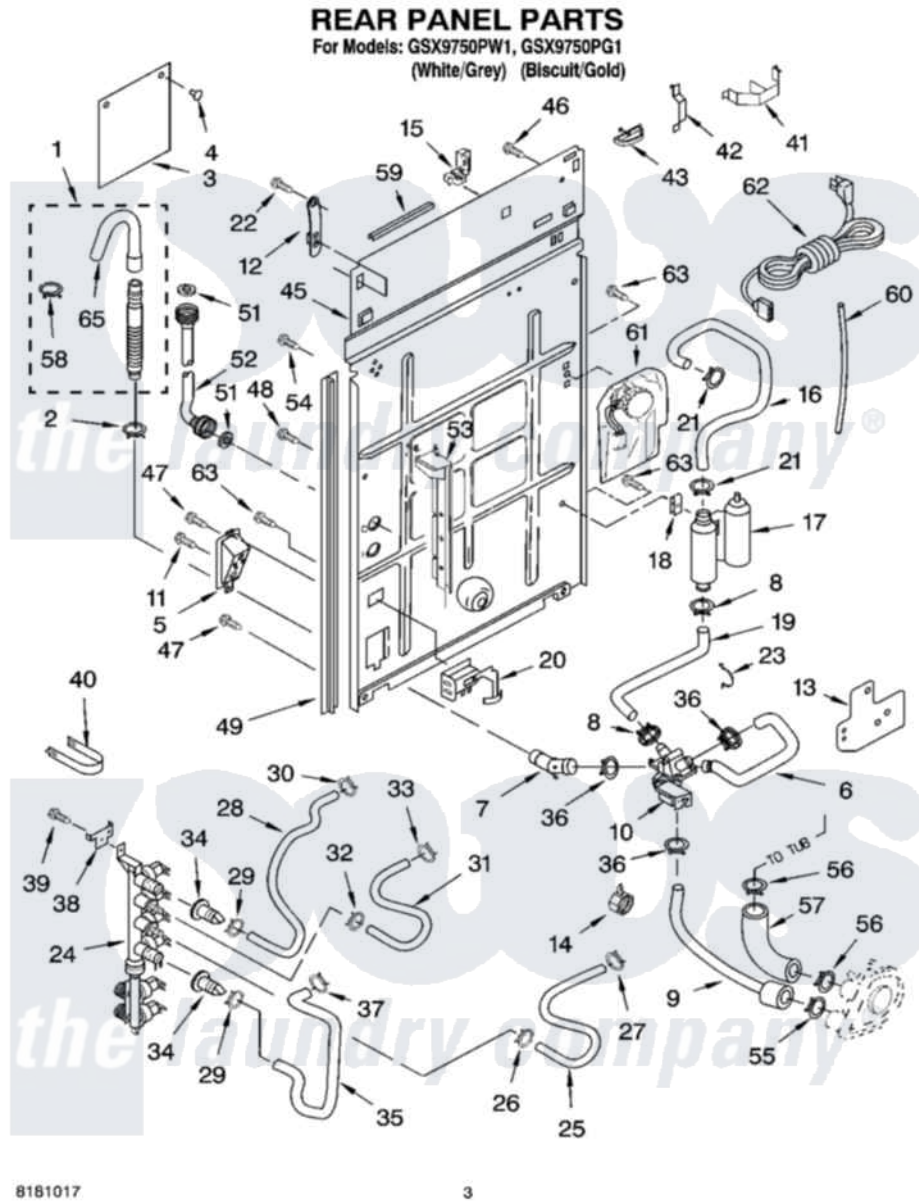

Whirlpool GSX9750PG1 02 - REAR PANEL PARTS

Whirlpool Residential Whirlpool GSX9750PG1 Washer Parts Parts Diagram 02 - REAR PANEL PARTS
Click on the part number to view part

Item	Original Part Number	Replaced By	Status	Part Description
1	3951609	285664		Hose
"	661577	285666		Hose
"	3357090	285702		Hose
2	3366912	356138		Clamp, Hose
3	8282565			Drape, Rear Panel
4	W10000080	8282566		Clip, Pine Tree
5	3976335			Bracket, Valve Mtg
6	8317908			Hose, 2-Way Valve To Drain
7	3976337			Connector, Hose
8	370445	285655		Clamp, Hose
9	8317907	3358562		Hose, Pump To Two-Way Valve
10	3358559			Valve, 2-Way
11	3352299			Screw
12	8568314			Strap, Console
13	3948552			Shield, 2-Way
14	3976395			Restraint, Hose