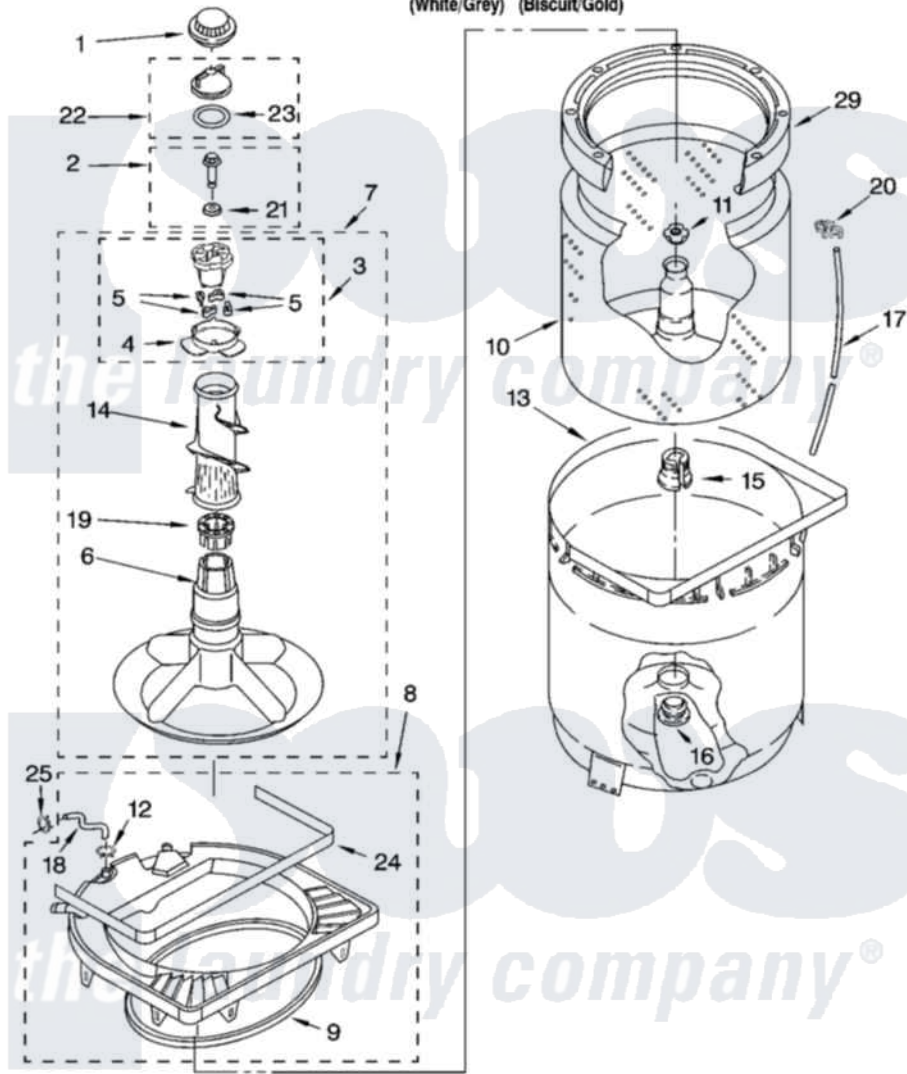

# Whirlpool GSX9750PG1 03 - AGITATOR, BASKET AND TUB PARTS

## AGITATOR, BASKET AND TUB PARTS

For Models: GSX9750PW1, GSX9750PG1  
(White/Grey) (Biscuit/Gold)

8161017

5

Whirlpool Residential Whirlpool GSX9750PG1 Washer Parts Parts Diagram 03 - AGITATOR, BASKET AND TUB PARTS

Click on the part number to view part

Item	Original Part Number	Replaced By	Status	Part Description
1	<a href="#">3355758</a>			Cap, Agitator
2	<a href="#">358237</a>			Screw And Washer
3	3951682	<a href="#">285809</a>		Cam-Agitator
4	<a href="#">3952374</a>			Bearing, Driven Cam
5	3366877	<a href="#">80040</a>		Dog-Agitator
6	<a href="#">3951632</a>			Agitator
7	<a href="#">3951744</a>			Agitator Assembly
8	8054686	<a href="#">285832</a>		Ring-Tub
9	<a href="#">8054355</a>			Gasket, Tub Ring
10	3951984	<a href="#">W10358259</a>		Basket Assembly
11	<a href="#">21366</a>			Nut, Spanner
12	301958	<a href="#">596669</a>		Clamp, Manifold
13	<a href="#">8055061</a>			Tub
14	<a href="#">3363003</a>			Mover, Clothes
15	<a href="#">389140</a>			Tub Block, Basket Drive
16	<a href="#">383727</a>			Gasket, Centerpod

17	3347780	<a href="#">353244</a>	Hose, Pressure Switch
18	<a href="#">8526793</a>		Hose, Bleach Outlet
19	<a href="#">3951608</a>		Spacer, Thrust
20	<a href="#">2219077</a>		Clip, Pressure Switch Hose
21	<a href="#">3949550</a>		Washer
22	3354733	<a href="#">W10074580</a>	Cap, Barrier
23	3348855	<a href="#">W10072840</a>	Fabric Softener
24	<a href="#">8055082</a>		Shield, Splash
25	3955674	<a href="#">596669</a>	Clamp, Manifold
29	<a href="#">8271897</a>		Balance Ring