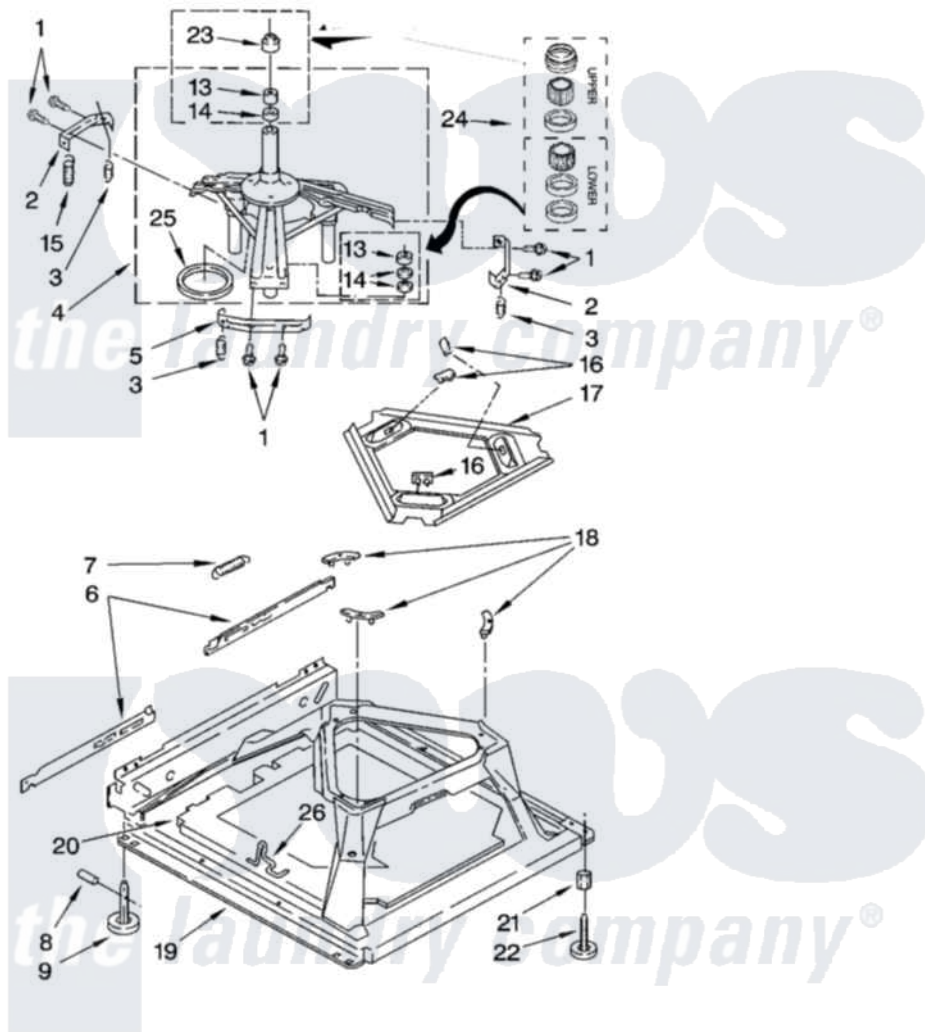

Whirlpool GSX9750PG1 05 - MACHINE BASE PARTS

MACHINE BASE PARTS

For Models: GSX9750PW1, GSX9750PG1
(White/Grey) (Biscuit/Gold)

8

8181017

Whirlpool [Residential Whirlpool GSX9750PG1 Washer Parts](#) Parts Diagram 05 - MACHINE BASE PARTS
Click on the part number to view part

Item	Original Part Number	Replaced By	Status	Part Description
1	3400076			Screw, Bracket Mounting
2	8282552		Not Available	Bracket, Spring Outer (2)
3	63907			Spring, Suspension
4	3362087	280184		Support
5	8282550			Bracket, Spring Outer
6	63466			Link, Leveling Mechanism
7	62597	8316845		Spring
8	62837			Pin, Knurled
9	62596	285244		Feet-Leveling
13	8546455			Bearing, Centerpost
14	357409	359449		Seal, Agitator Shaft
15	8318050	285901		Spring
16	62568	285219		Pad
17	3946509			Plate, Suspension
18	3363660	285744		Pad
19	3946512	285771		Base

20	8544816		Absorber, Sound
21	3359452		Nut, Lock
22	389102	W10001130	Foot, Leveling
23	8577376		Seal, Centerpost
24	285203		Centerpost Bearing Kit
25	63134		Ring, Sound Deadening
26	63806	W10145155	Retainer, Suspension Spring