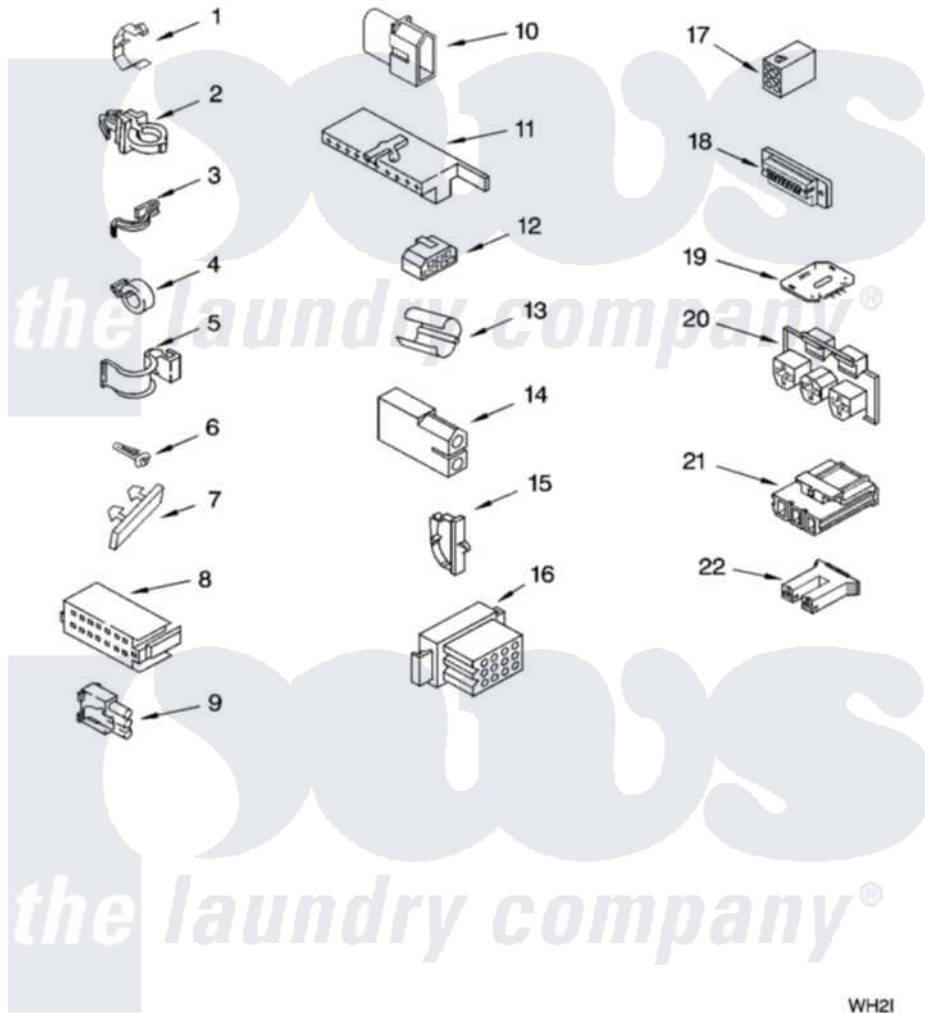

# Whirlpool GSX9750PG1 07 - WIRING HARNESS PARTS

## WIRING HARNESS PARTS

For Models: GSX9750PW1, GSX9750PG1  
(White/Grey) (Biscuit/Gold)

WH21

8161017

11

Whirlpool [Residential Whirlpool GSX9750PG1 Washer Parts](#) Parts Diagram 07 - WIRING HARNESS PARTS  
Click on the part number to view part

Item	Original Part Number	Replaced By	Status	Part Description
1	<a href="#">3349557</a>			Retainer, Harness
2	388498		Not Available	Clip, Harness
3	3347812	<a href="#">8528351</a>		Clip
4	3352501	<a href="#">8559320</a>		Restraint, Hose
5	<a href="#">90016</a>			Clip, Pressure Switch Hose
6	3390496	<a href="#">8281256</a>		Clip, Harness
7	<a href="#">389379</a>			Retainer, Side To Feature Panel
8	<a href="#">3948614</a>			Disconnect Block
"	<a href="#">352089</a>			Timer, Block Disconnect
9	<a href="#">62889</a>			Receptacle, Terminal
10	<a href="#">353424</a>			Plug, Terminal
11	<a href="#">62505</a>			Block, Disconnect
12	<a href="#">3347243</a>			Block, Disconnect
13	<a href="#">63523</a>			Harness, Protector
14	<a href="#">717252</a>			Receptacle, Terminal
15	<a href="#">3352944</a>			Clip, Harness

16	3390423	Not Available	Block, Disconnect (12-Way) (Timer) (Use Term. 94613)
17	3347730	Not Available	Receptacle, (6-Way) (Use Term. 94613)
18	3349494		Connector, Etc
19	3407125	<a href="#">3955728</a>	Control, Etc
20	3948617	<a href="#">2172937</a>	Connector
21	<a href="#">3360056</a>		Connector
22	<a href="#">3354925</a>		Block, Connector
"	<a href="#">3354926</a>		Block, Connector