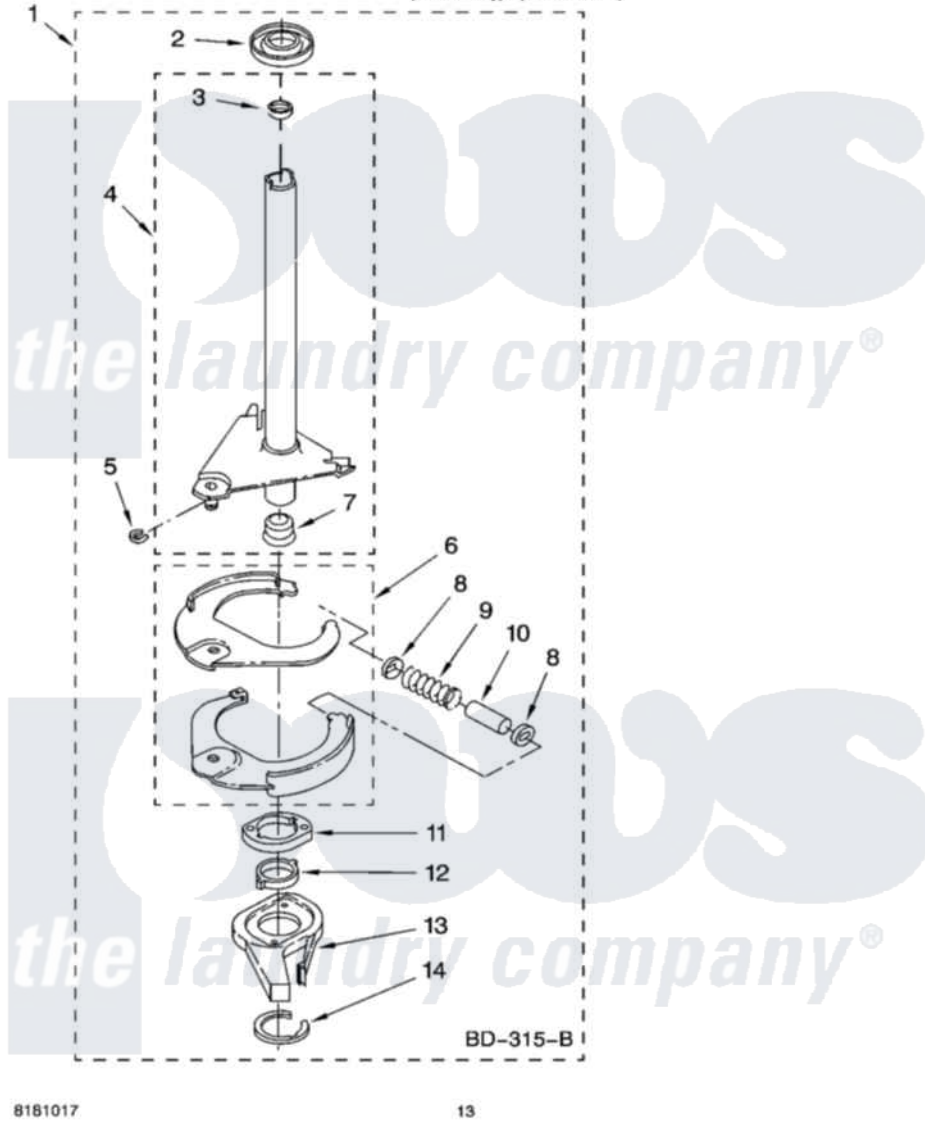

Whirlpool GSX9750PG1 08 - BRAKE AND DRIVE TUBE PARTS

BRAKE AND DRIVE TUBE PARTS

For Models: GSX9750PW1, GSX9750PG1
(White/Grey) (Biscuit/Gold)

8161017

13

Whirlpool [Residential Whirlpool GSX9750PG1 Washer Parts](#) Parts Diagram 08 - BRAKE AND DRIVE TUBE PARTS
Click on the part number to view part

Item	Original Part Number	Replaced By	Status	Part Description
1	388952	285792		Basketdrive
2	62658			Ring, Thrust
3	356427			Seal, Spin Pinion
4	64027	64208		Tube-Spin
5	64035	W10083190		Ring, Retaining
6	64232	285438		Shoe-Brake
7	62703	8546462		"T" Bearing, Spin Tube
8	3353956	285658		Sleeve
9	387806		Not Available	Spring, Brake
10	3355360	285658		Sleeve
11	661516	8546461		Cam, Brake Release
12	63022			Sleeve, Cam
13	64194	285790		Lining
14	90368	W10083200		Ring, Retaining
"	N/A		Not Available	FOLLOWING PARTS NOT ILLUSTRATED
"	285208			Lubricant