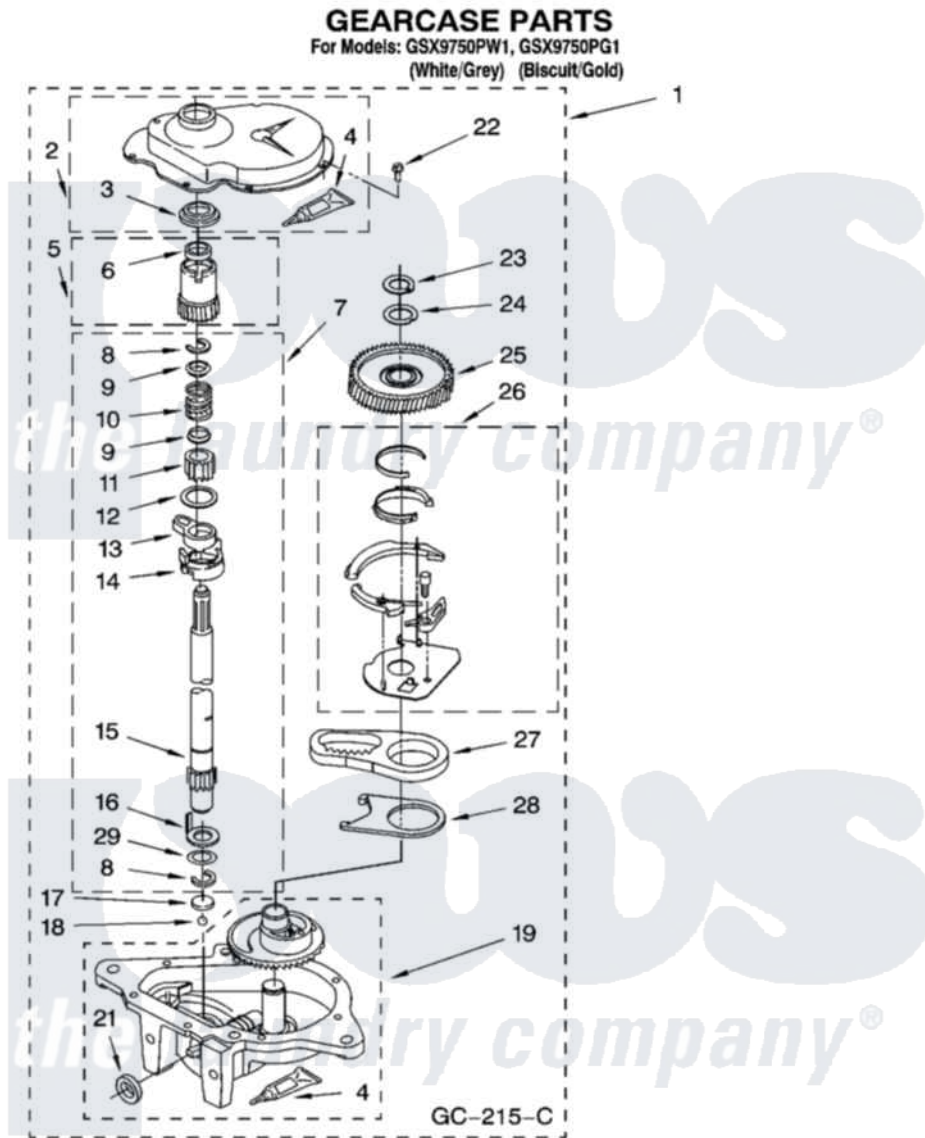

Whirlpool GSX9750PG1 09 - GEARCASE PARTS

14

8181017

Whirlpool [Residential Whirlpool GSX9750PG1 Washer Parts](#) Parts Diagram 09 - GEARCASE PARTS
Click on the part number to view part

Item	Original Part Number	Replaced By	Status	Part Description
1	3360630	3360629		Gearcase
2	285202			Cover, Gearcase
3	3349985			Seal, Gearcase Cover
4	285195			Sealer Sealer, Gasket
5	63320	285362		Gear and Pinion
6	356427			Seal, Spin Pinion
7	389387			Shaft, Agitator
8	90369		Not Available	Ring, Retaining (2)
9	62677			Retainer, Spring
10	62676			Spring, Agitator
11	63273	285509		Shaft, Agitator
12	62619			Washer, Agitator Gear
13	62580	285206		Cam-Agitator
14	62581	285206		Cam-Agitator
15	285509			Shaft, Agitator
16	62618			Washer, Cam Thrust

17	16018	285205	Bearing
18	85529	285205	Bearing
19	389230	285515	Gearcase
21	285352		Seal Kit, Thrust Plug
22	3351614		Screw, Gearcase Cover Mounting
23	3362552	285765	Ring-Retr
24	285735	285766	Washer Kit, Thrust
25	62570	285362	Gear and Pinon
26	388253	999516	Shelf-Glas
27	3349296	8546456	Rack, Connecting
28	62621		Actuator, Shift
29	388815		Washer, Intermediate 1 3976263 Miscellaneous Parts Bag 2 3976300 Washer, Inlet Hose 3 3366913 Clamp, Hose