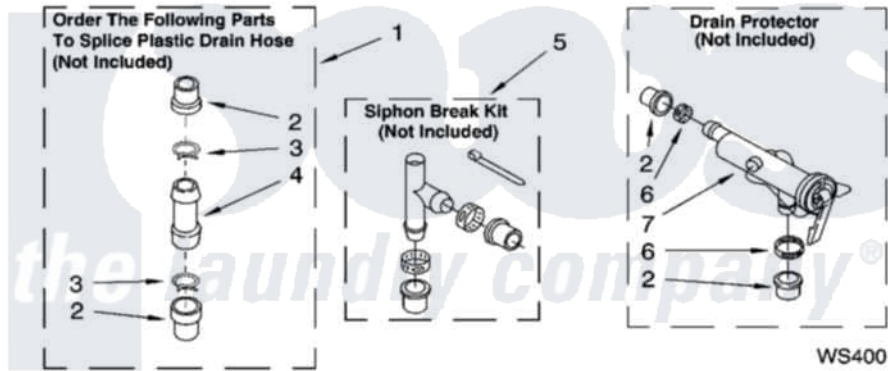

**Whirlpool GSX9750PG1 10 - WATER SYSTEM PARTS, OPTIONAL PARTS
(NOT INCLUDED)**

WATER SYSTEM PARTS

For Models: GSX9750PW1, GSX9750PG1
(White/Grey) (Biscuit/Gold)

8181017

15

Whirlpool [Residential Whirlpool GSX9750PG1 Washer Parts](#) Parts Diagram 10 - WATER SYSTEM PARTS,
OPTIONAL PARTS (NOT INCLUDED)
[Click on the part number to view part](#)

Item	Original Part Number	Replaced By	Status	Part Description
1	285442			Water System Parts
2	285321			Water System Parts
3	370447	285655		Clamp, Hose
4	16272			Connector, Straight
5	285320			Water System Parts
6	65349	285655		Clamp, Hose
7	367031			Water System Parts
	72017			Paint, Touch-Up
"	4392899			Paint, Touch-Up
"	350938			Paint, Pressurized Spray B
"	350930			Paint, Pressurized Spray B
"	4392901			Paint, Pressurized Spray
"	799344			Paint, Touch-Up)
"	4392900			Paint, Bulk)
"	N/A		Not Available	OIL