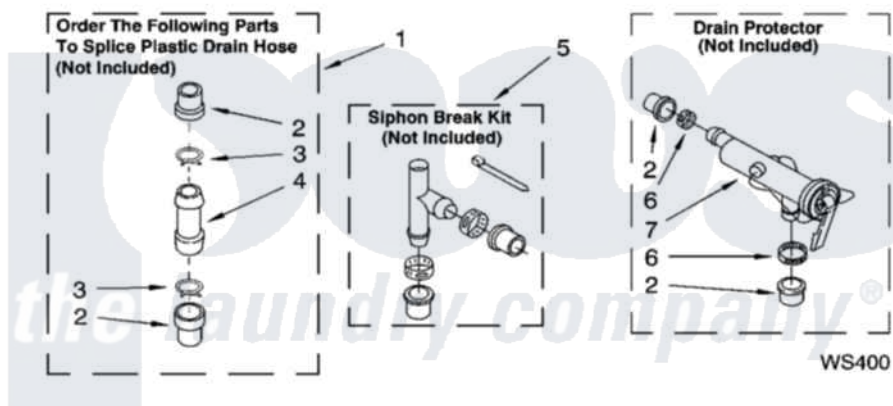

**WATER SYSTEM PARTS**

For Models: GSX9750PW0, GSX9750PG0  
(White/Grey) (Biscuit/Gold)

8180285

15

Whirlpool Residential Whirlpool GSX9750PW0 Washer Parts Parts Diagram 10 - WATER SYSTEM PARTS

Click on the part number to view part

Item	Original Part Number	Replaced By	Status	Part Description
1	<a href="#">285442</a>			Water System Parts
2	<a href="#">285321</a>			Water System Parts
3	370447	<a href="#">285655</a>		Clamp, Hose
4	<a href="#">16272</a>			Connector, Straight
5	<a href="#">285320</a>			Water System Parts
6	65349	<a href="#">285655</a>		Clamp, Hose
7	<a href="#">367031</a>			Water System Parts