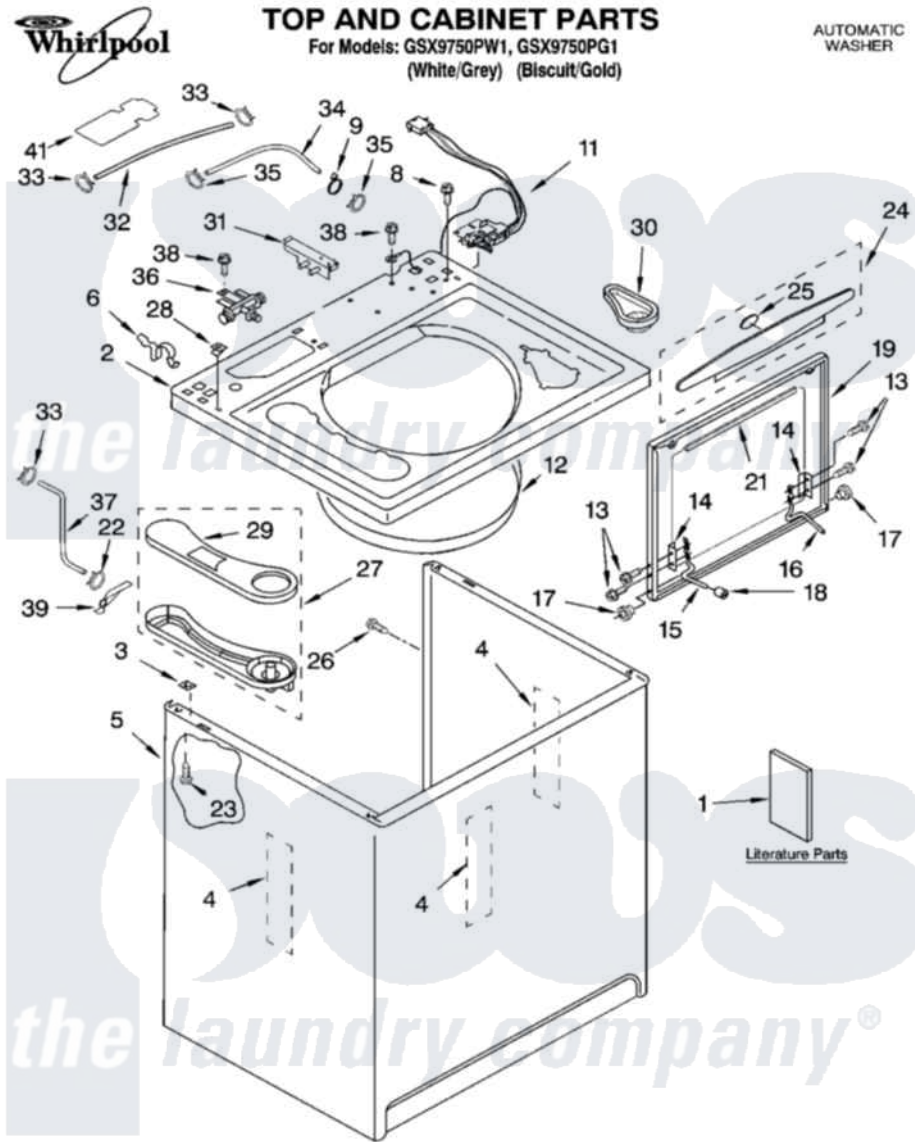

Whirlpool GSX9750PW1 01 - TOP AND CABINET PARTS

11-05 Printed in U.S.A. (drd)

1

Part No. 8181017

[Whirlpool Residential Whirlpool GSX9750PW1 Washer Parts](#) Parts Diagram 01 - TOP AND CABINET PARTS

[Click on the part number to view part](#)

Item	Original Part Number	Replaced By	Status	Part Description
1	3956025		Not Available	Installation Instructions
"	8578240		Not Available	Use & Care Guide
"	8558794		Not Available	Wiring Diagram
"	3957473		Not Available	Energy Guide
"	N/A		Not Available	Following May Be Purchased DO-IT-YOURSELF REPAIR MANUALS
"	4313896			Do-It-Yourself Repair Manuals
2	8274365			Top
"	8274367			Top
3	62750			Spacer, Cabinet To Top (4)
4	3976348			Absorber, Sound
5	63424			Cabinet
"	3954357			Cabinet
6	62780			Clip, Top And Cabinet And Rear Panel
8	3400611			Screw And Washer, Lid Switch

9	3352501	8559320	Restraint, Hose
11	8054980		Switch, Lid
12	8271956		Splash Shield Assembly
13	355274	W10119828	Screw, Lid Hinge Mounting
14	21097		Pad, Lid Hinge
15	8055257		Hinge, Lid
16	8055256		Hinge, Lid
17	8319539		Bearing, Lid Hinge
18	19119		Bumper, Lid Hinge
19	3957095	3957555	Lid
"	3957096	285972	Lid
21	8054939		Seal, Lid
22	371505	596669	Clamp, Manifold
23	3390631		Screw, 10-16 X 3/8
24	3956012		Handle, Lid
"	3956011		Handle, Lid
25	3956010		Insert, Handle
26	3357011	308685	Side Trim)
27	8055237		Dispenser, Bleach And Fabric Softener
28	357213		Nut, Push-In
29	8571813		Cover, Dispenser
30	8573834	Not Available	Dispenser, Detergent
31	8055243		Connector, 2-Port
32	8055266		Hose, Fabric Softener
33	371506	596669	Clamp, Manifold
34	8055267	8317938	Hose
35	301958	596669	Clamp, Manifold
36	8272010		Connector, Venturi
37	8283537		Hose, Bleach
38	3351614		Screw, Gearcase Cover Mounting
39	8271943		Restraint
41	8541605		Cover, Access