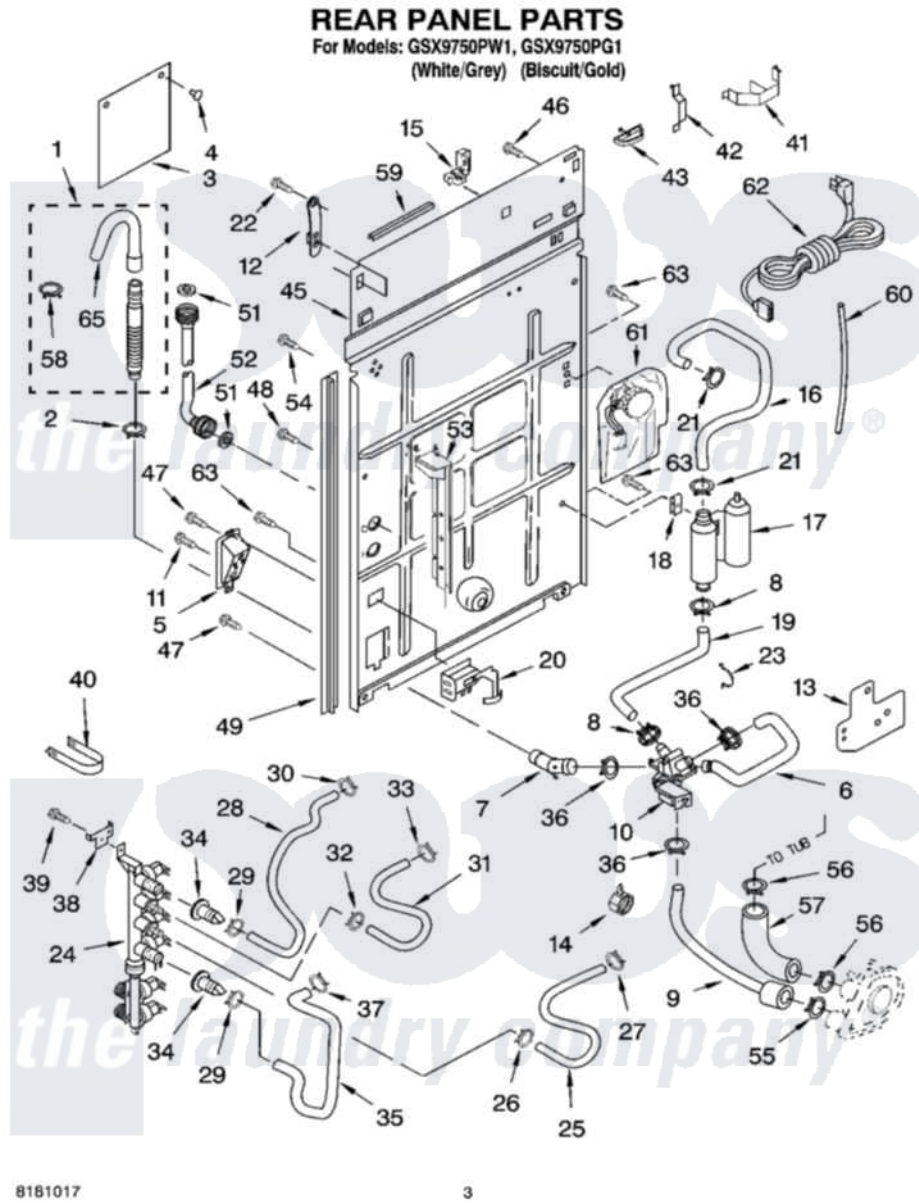

# Whirlpool GSX9750PW1 02 - REAR PANEL PARTS

Whirlpool [Residential Whirlpool GSX9750PW1 Washer Parts](#) Parts Diagram 02 - REAR PANEL PARTS  
Click on the part number to view part

Item	Original Part Number	Replaced By	Status	Part Description
1	3951609	<a href="#">285664</a>		Hose
"	661577	<a href="#">285666</a>		Hose
"	3357090	<a href="#">285702</a>		Hose
2	3366912	<a href="#">356138</a>		Clamp, Hose
3	<a href="#">8282565</a>			Drape, Rear Panel
4	W10000080	<a href="#">8282566</a>		Clip, Pine Tree
5	<a href="#">3976335</a>			Bracket, Valve Mtg
6	<a href="#">8317908</a>			Hose, 2-Way Valve To Drain
7	<a href="#">3976337</a>			Connector, Hose
8	370445	<a href="#">285655</a>		Clamp, Hose
9	8317907	<a href="#">3358562</a>		Hose, Pump To Two-Way Valve
10	<a href="#">3358559</a>			Valve, 2-Way
11	<a href="#">3352299</a>			Screw
12	<a href="#">8568314</a>			Strap, Console
13	<a href="#">3948552</a>			Shield, 2-Way
14	<a href="#">3976395</a>			Restraint, Hose