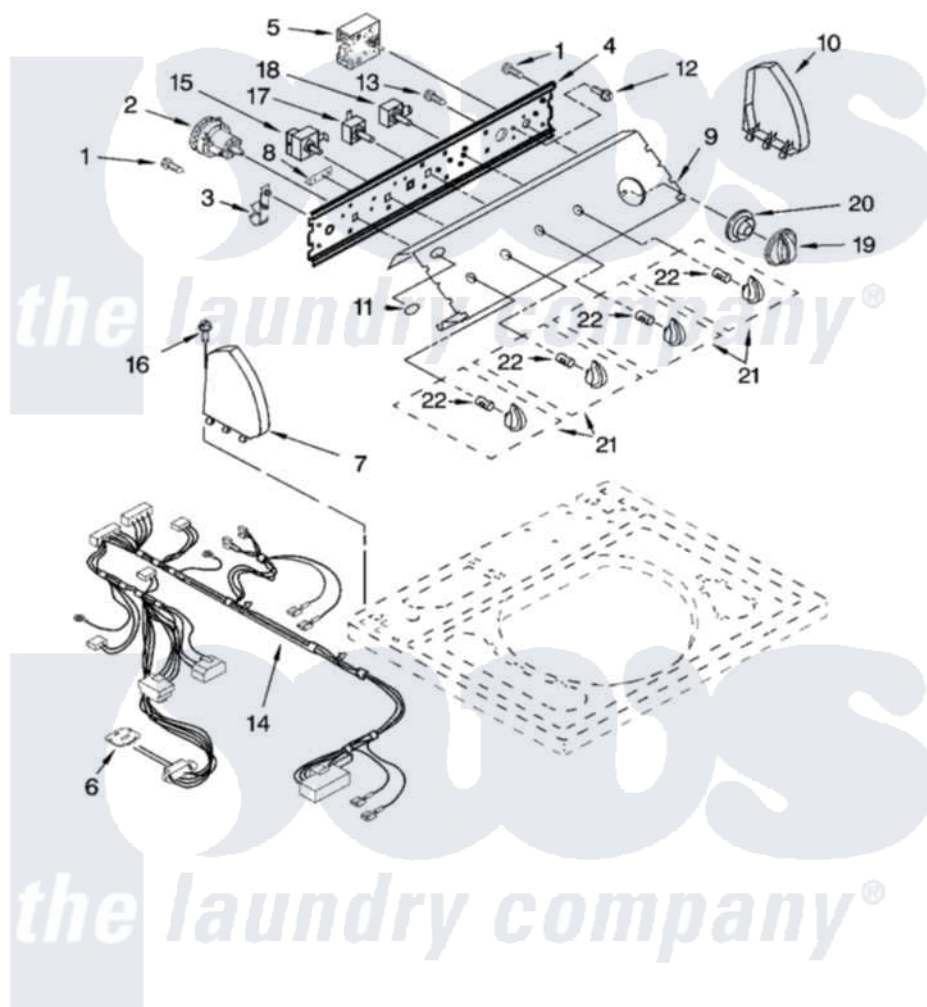

Whirlpool GSX9750PW1 06 - CONTROL PANEL PARTS

CONTROL PANEL PARTS

For Models: GSX9750PW1, GSX9750PG1
(White/Grey) (Biscuit/Gold)

8161017

9

Whirlpool [Residential Whirlpool GSX9750PW1 Washer Parts](#) Parts Diagram 06 - CONTROL PANEL PARTS
Click on the part number to view part

Item	Original Part Number	Replaced By	Status	Part Description
1	90767			Screw, 8A X 3/8 HeX Washer Head Tapping
2	3366845	W10339326		Switch-WL
3	8317975			Restraint, Harness
4	8544893			Bracket, Control
5	8545379			Timer, Control
6	8541388	3407155		Control-Atc
7	8271365	279962		Endcap
"	8271368	279965		Endcap
8	8316039			Shield, Atc
9	3956616			Panel, Console
"	3956617			Panel, Console
10	8271359	279962		Endcap
"	8271362	279965		Endcap
11	8533990			Medallion
12	3400818			Screw, Timer Mounting
13	3400073			Screw, Ground

14	3957017	Harness, Wiring
15	3956646	Switch, Water Temperature
16	388326	Screw, 8-18 X 1.25
17	3949188	Switch, Rotary
18	3954573	Switch, Rotary
19	8544945	Knob, Timer
"	8544946	Knob, Timer
20	8544947	Dial, Timer
"	8544948	Dial, Timer
21	8544937	Knob, Control
"	8544938	Knob, Control
22	8536939	Clip, Knob