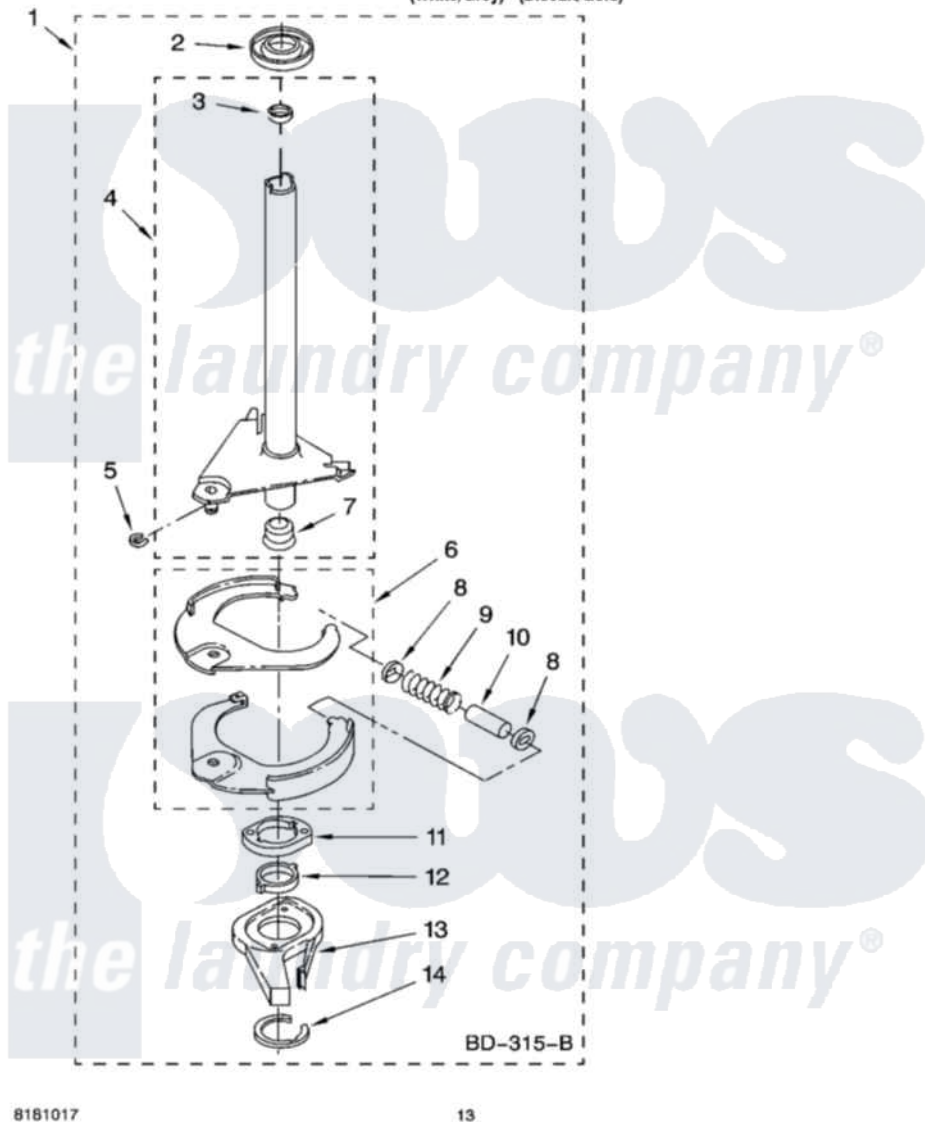

# Whirlpool GSX9750PW1 08 - BRAKE AND DRIVE TUBE PARTS

## BRAKE AND DRIVE TUBE PARTS

For Models: GSX9750PW1, GSX9750PG1  
(White/Grey) (Biscuit/Gold)

8161017

13

Whirlpool Residential Whirlpool GSX9750PW1 Washer Parts Parts Diagram 08 - BRAKE AND DRIVE TUBE PARTS

Click on the part number to view part

Item	Original Part Number	Replaced By	Status	Part Description
1	388952	<a href="#">285792</a>		Basketdrive
2	<a href="#">62658</a>			Ring, Thrust
3	<a href="#">356427</a>			Seal, Spin Pinion
4	64027	<a href="#">64208</a>		Tube-Spin
5	64035	<a href="#">W10083190</a>		Ring, Retaining
6	64232	<a href="#">285438</a>		Shoe-Brake
7	62703	<a href="#">8546462</a>		"T" Bearing, Spin Tube
8	3353956	<a href="#">285658</a>		Sleeve
9	387806		Not Available	Spring, Brake
10	3355360	<a href="#">285658</a>		Sleeve
11	661516	<a href="#">8546461</a>		Cam, Brake Release
12	<a href="#">63022</a>			Sleeve, Cam
13	64194	<a href="#">285790</a>		Lining
14	90368	<a href="#">W10083200</a>		Ring, Retaining
"	N/A		Not Available	FOLLOWING PARTS NOT ILLUSTRATED
"	<a href="#">285208</a>			Lubricant