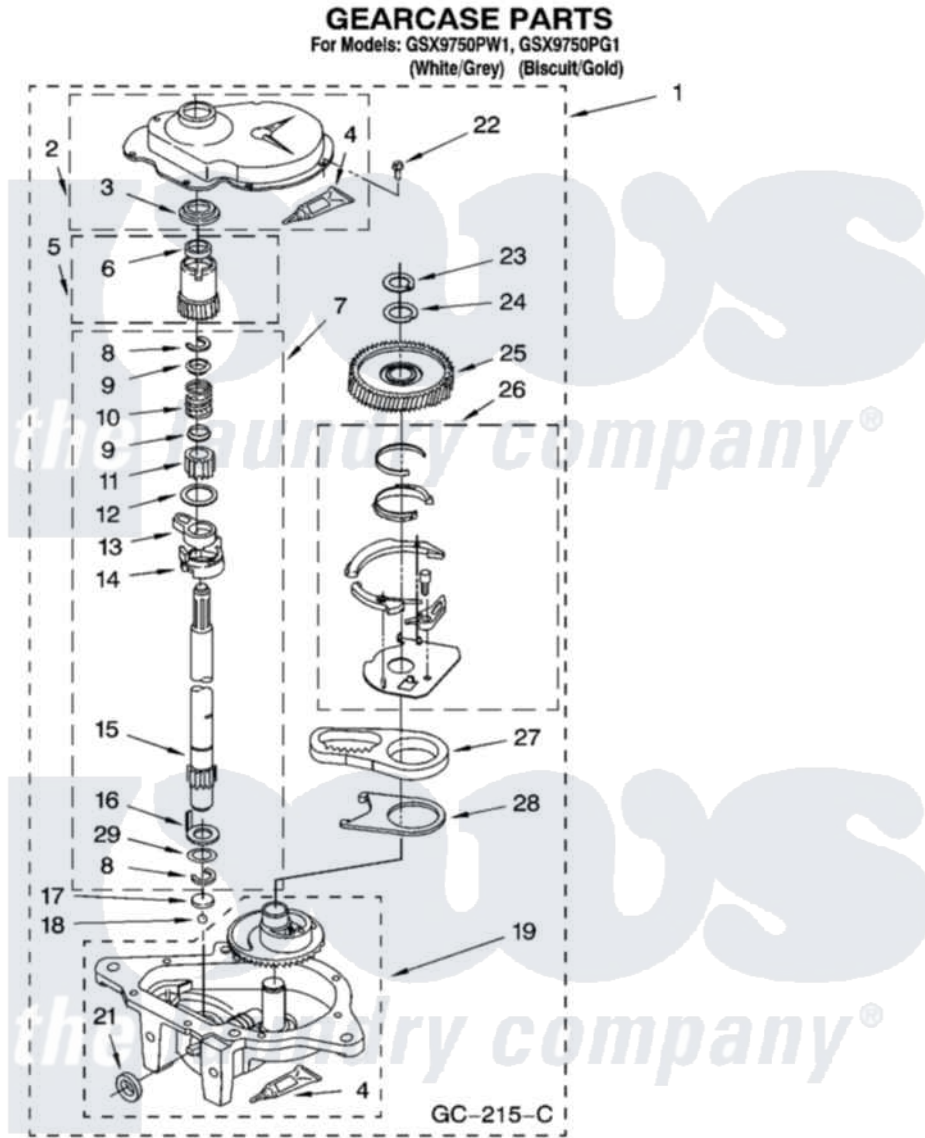

Whirlpool GSX9750PW1 09 - GEARCASE PARTS

14

8181017

Whirlpool [Residential Whirlpool GSX9750PW1 Washer Parts](#) Parts Diagram 09 - GEARCASE PARTS
Click on the part number to view part

Item	Original Part Number	Replaced By	Status	Part Description
1	3360630	3360629		Gearcase
2	285202			Cover, Gearcase
3	3349985			Seal, Gearcase Cover
4	285195			Sealer Sealer, Gasket
5	63320	285362		Gear and Pinion
6	356427			Seal, Spin Pinion
7	389387			Shaft, Agitator
8	90369		Not Available	Ring, Retaining (2)
9	62677			Retainer, Spring
10	62676			Spring, Agitator
11	63273	285509		Shaft, Agitator
12	62619			Washer, Agitator Gear
13	62580	285206		Cam-Agitator
14	62581	285206		Cam-Agitator
15	285509			Shaft, Agitator
16	62618			Washer, Cam Thrust

17	16018	285205	Bearing
18	85529	285205	Bearing
19	389230	285515	Gearcase
21	285352		Seal Kit, Thrust Plug
22	3351614		Screw, Gearcase Cover Mounting
23	3362552	285765	Ring-Retr
24	285735	285766	Washer Kit, Thrust
25	62570	285362	Gear and Pinon
26	388253	999516	Shelf-Glas
27	3349296	8546456	Rack, Connecting
28	62621		Actuator, Shift
29	388815		Washer, Intermediate 1 3976263 Miscellaneous Parts Bag 2 3976300 Washer, Inlet Hose 3 3366913 Clamp, Hose