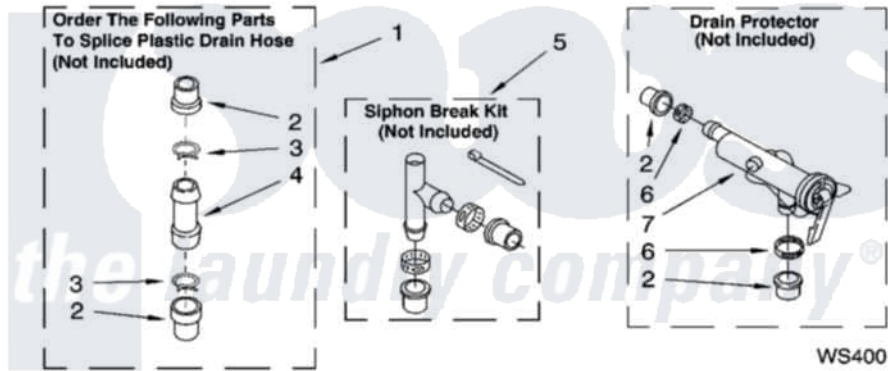

**Whirlpool GSX9750PW1 10 - WATER SYSTEM PARTS, OPTIONAL PARTS
(NOT INCLUDED)**

WATER SYSTEM PARTS

For Models: GSX9750PW1, GSX9750PG1
(White/Grey) (Biscuit/Gold)

8181017

15

Whirlpool [Residential Whirlpool GSX9750PW1 Washer Parts](#) Parts Diagram 10 - WATER SYSTEM PARTS,
OPTIONAL PARTS (NOT INCLUDED)
[Click on the part number to view part](#)

Item	Original Part Number	Replaced By	Status	Part Description
1	285442			Water System Parts
2	285321			Water System Parts
3	370447	285655		Clamp, Hose
4	16272			Connector, Straight
5	285320			Water System Parts
6	65349	285655		Clamp, Hose
7	367031			Water System Parts
	72017			Paint, Touch-Up
"	4392899			Paint, Touch-Up
"	350938			Paint, Pressurized Spray B
"	350930			Paint, Pressurized Spray B
"	4392901			Paint, Pressurized Spray
"	799344			Paint, Touch-Up)
"	4392900			Paint, Bulk)
"	N/A		Not Available	OIL