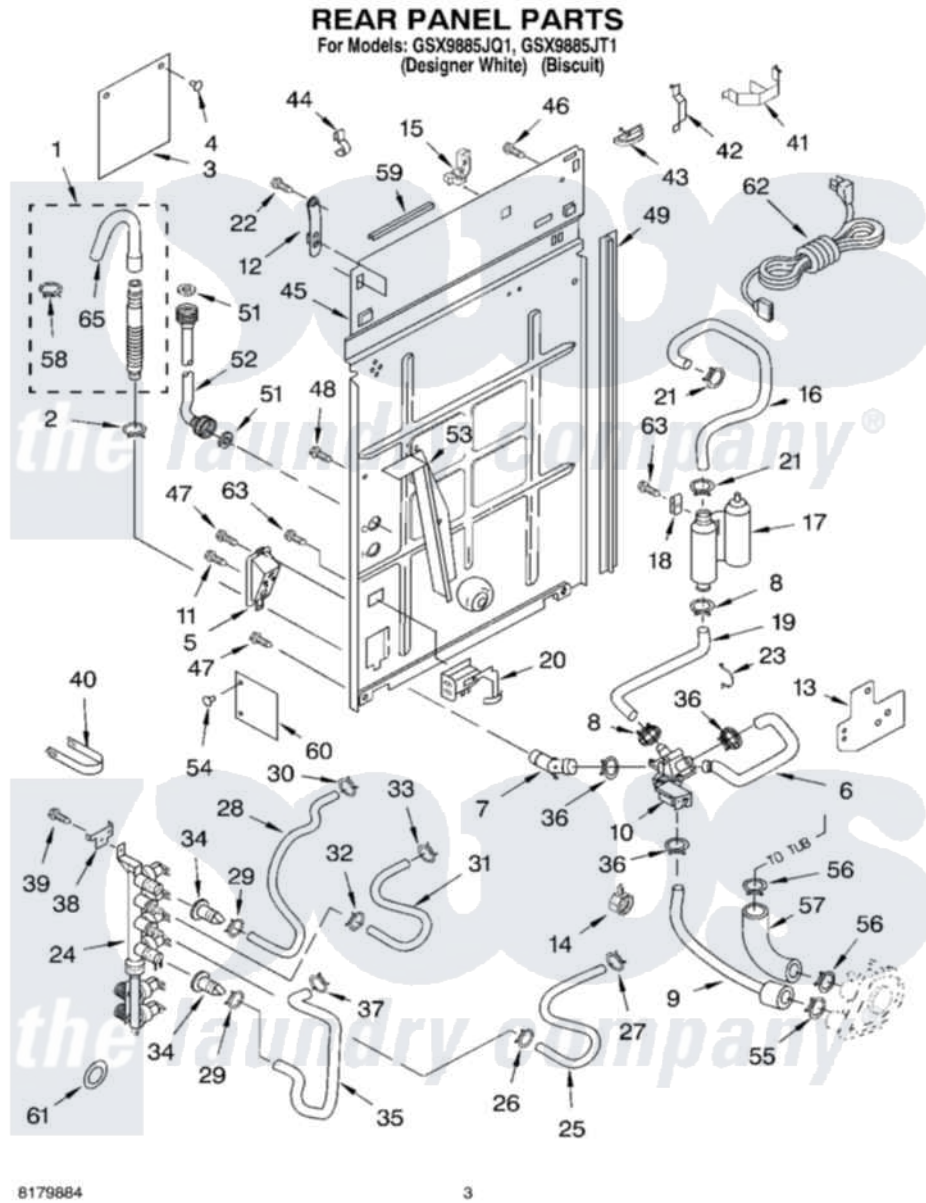

Whirlpool GSX9885JQ1 02 - REAR PANEL PARTS

Whirlpool Residential Whirlpool GSX9885JQ1 Washer Parts Parts Diagram 02 - REAR PANEL PARTS
Click on the part number to view part

Item	Original Part Number	Replaced By	Status	Part Description
1	3951609	285664		Hose
"	661577	285666		Hose
"	3357090	285702		Hose
2	3366912	356138		Clamp, Hose
3	8282565			Drape, Rear Panel
4	8282566			Clip, Pine Tree
5	3976335			Bracket, Valve Mtg
6	8317908			Hose, 2-Way Valve To Drain
7	3976337			Connector, Hose
8	370445	285655		Clamp, Hose
9	8317907	3358562		Hose, Pump To Two-Way Valve
10	3358559			Valve, 2-Way
11	3352299			Screw
12	8318255	8568314		Strap, Console
13	3948552			Shield, 2-Way
14	3976395			Restraint, Hose