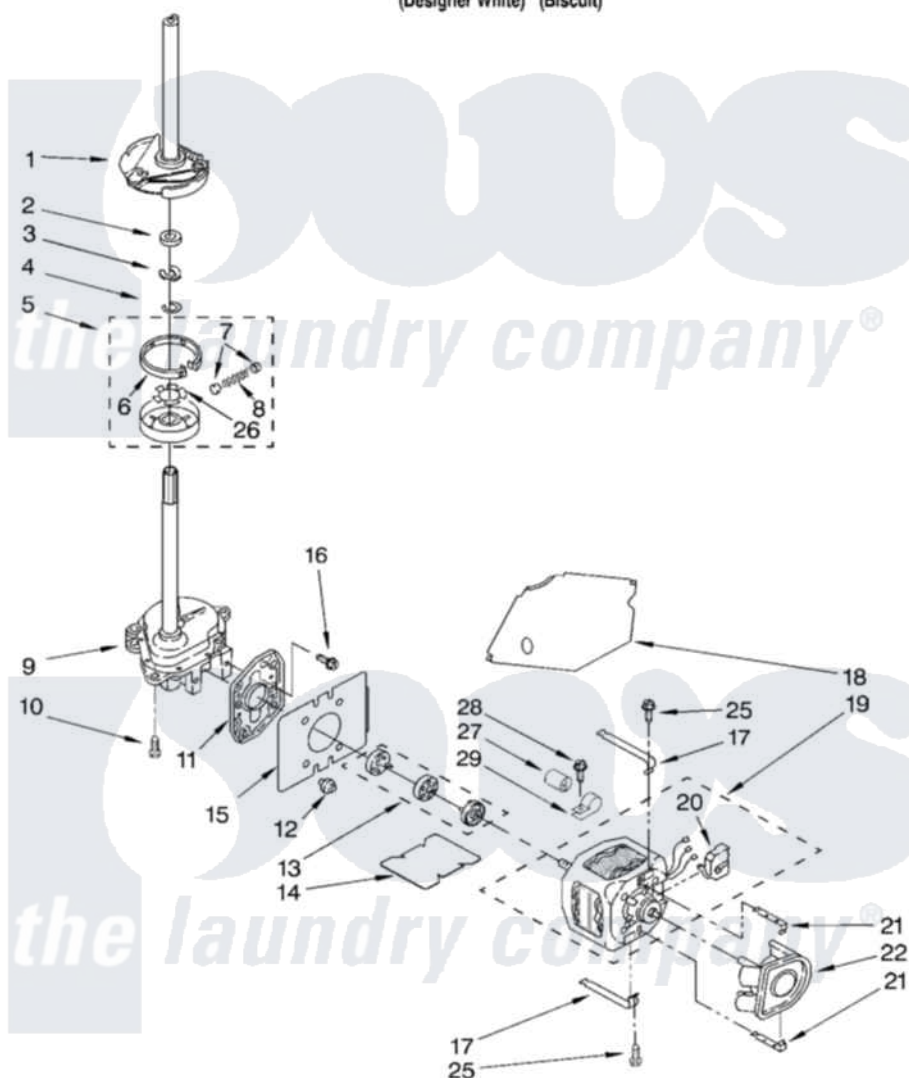

Whirlpool GSX9885JQ1 04 - BRAKE, CLUTCH, GEARCASE, MOTOR AND PUMP PARTS

BRAKE, CLUTCH, GEARCASE, MOTOR AND PUMP PARTS

For Models: GSX9885JQ1, GSX9885JT1
(Designer White) (Biscuit)

8179884

7

Whirlpool [Residential Whirlpool GSX9885JQ1 Washer Parts](#) Parts Diagram 04 - BRAKE, CLUTCH, GEARCASE, MOTOR AND PUMP PARTS
Click on the part number to view part

Item	Original Part Number	Replaced By	Status	Part Description
1	388952	285792		Basketdrive
2	63292			Washer, Spin Tube Thrust
3	62697	W10080230		Ring, Spin Tube Support
4	63283	285353		Ring
5	3951311	285785		Clutch
6	3951308	285790		Lining
7	62646			Cap, Clutch Spring
8	3946792			Spring And Damper Assembly
9	3360630	3360629		Gearcase
10	3357334	3400516		Screw Anti-Rattle
11	62611			Plate, Motor Mount To Gearcase
12	62691			Grommet, Motor
13	285753	285753A		Coupling
14	3946532			Shield, Motor

15	8282581		Shield, Splash
16	3400516		Screw Anti-Rattle
17	3349637	W10086010	Retainer, Motor
18	8054680		Shield, Tub To Motor
19	8529935		Motor, Main Drive
20	8529896		Switch, Main Drive Motor
21	62700	8546127	Retainer, Pump
22	3363394		Pump
25	3387485	273556	Screw, 10-16 X 5/8
26	3355454		Clip, Main Drive
27	661605	8572720	Capacitor, Motor Start
28	62863	3390631	Screw, 10-16 X 3/8
29	357030		Clamp, Capacitor